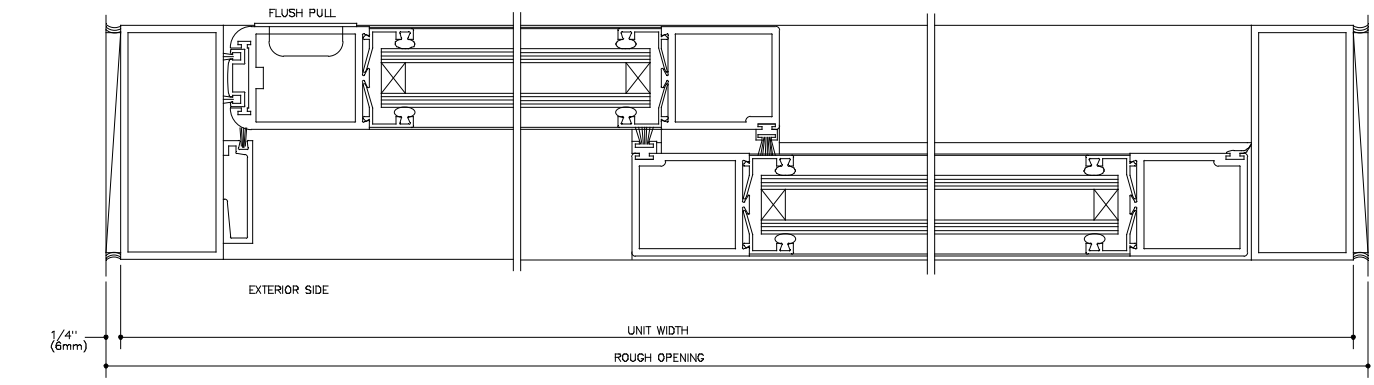

VERTICAL SECTION  
FULL SCALE  
WINDOW SHOWN IN OPEN POSITION

HORIZONTAL SECTION  
FULL SCALE

OPTIONAL LOW PROFILE HEADER FOR 8900 MANUAL WINDOW

ELEVATION

FLOOR PLAN  
NOT TO SCALE

File 8.033d1  
Horton Series 8100 Automatic Window  
or  
8900 Manual Window  
Type X-0 (O-X Opposite)