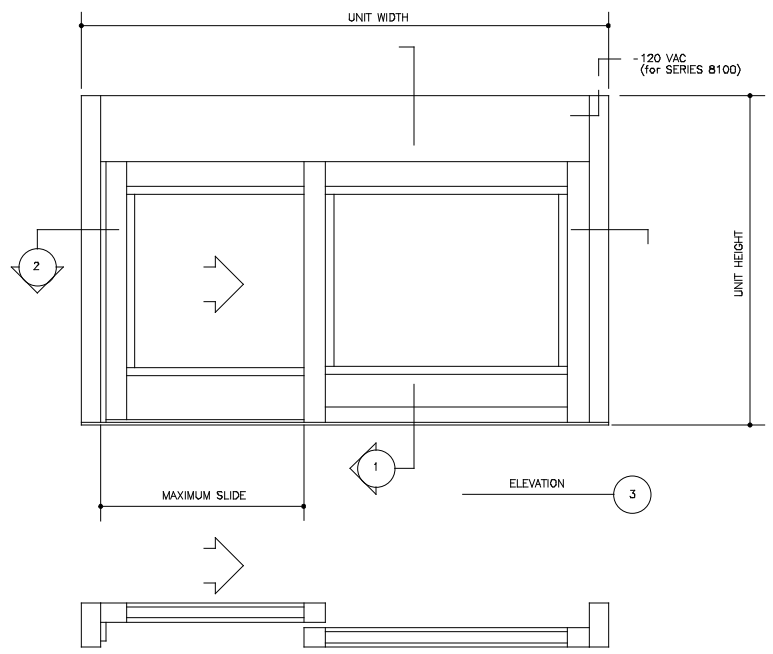

VERTICAL SECTION  
FULL SCALE  
WINDOW SHOWN IN OPEN POSITION

HORIZONTAL SECTION  
FULL SCALE

OPTIONAL LOW PROFILE HEADER FOR 8900 MANUAL WINDOW

ELEVATION

FLOOR PLAN  
NOT TO SCALE

File 8.033d1  
Horton Series 8100 Automatic Window  
or  
8900 Manual Window  
Type X-0 (O-X Opposite)