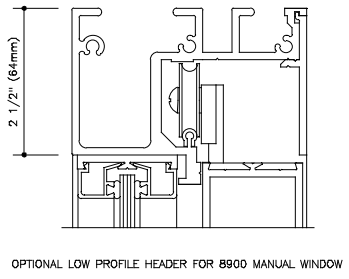

VERTICAL SECTION  
FULL SCALE  
WINDOW SHOWN IN OPEN POSITION

HORIZONTAL SECTION  
FULL SCALE

OPTIONAL LOW PROFILE HEADER FOR 8900 MANUAL WINDOW

ELEVATION

FLOOR PLAN  
NOT TO SCALE

File 8.033d1  
Horton Series 8100 Automatic Window  
or  
8900 Manual Window  
Type X-0 (O-X Opposite)