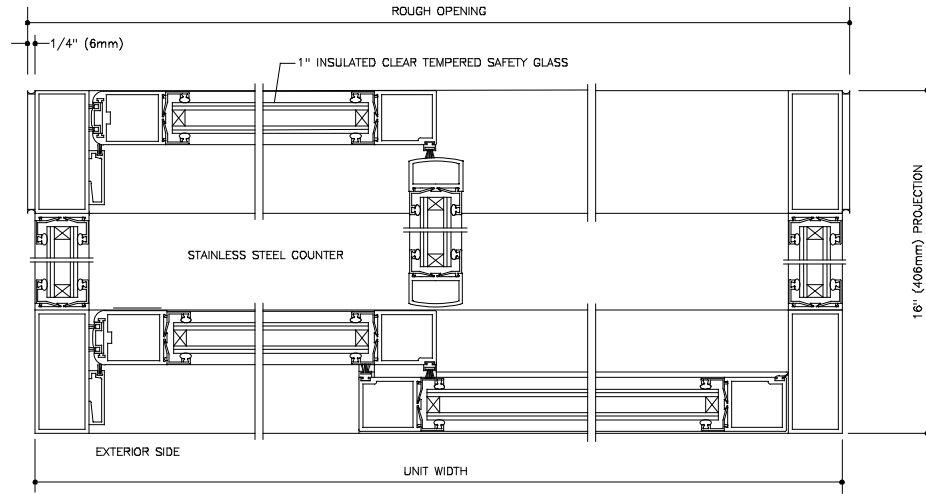

VERTICAL SECTION
SCALE: FULL

1

WINDOW SHOWN IN OPEN POSITION

HORIZONTAL SECTION
HALF SCALE

2

ELEVATION
NOT TO SCALE

3

FLOOR PLAN
NOT TO SCALE

File 8.032d1
Horton Series 8300
Security Projected Window
Type O-X/O-X