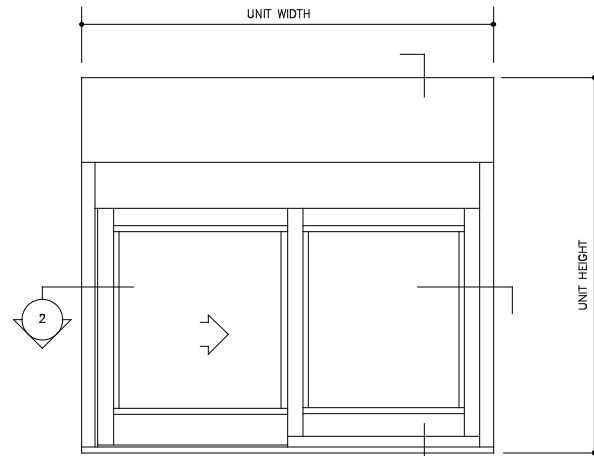

VERTICAL SECTION
SCALE: FULL

1

WINDOW SHOWN IN OPEN POSITION

HORIZONTAL SECTION
HALF SCALE

2

ELEVATION
NOT TO SCALE

3

FLOOR PLAN
NOT TO SCALE

File 8.032d1
Horton Series 8300
Security Projected Window
Type O-X/O-X