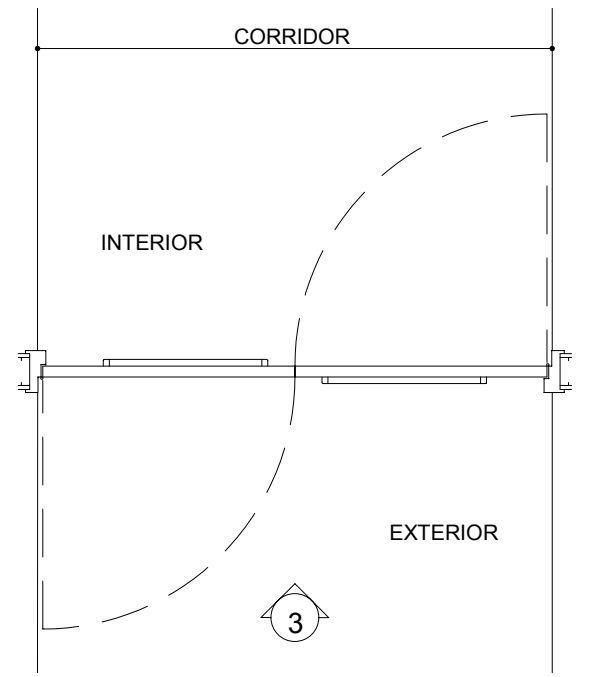

VERTICAL SECTION
FULL SCALE 1

File 4.0043d
Horton Series 4900DP
HD-Swing Fire Door Package
Double Egress