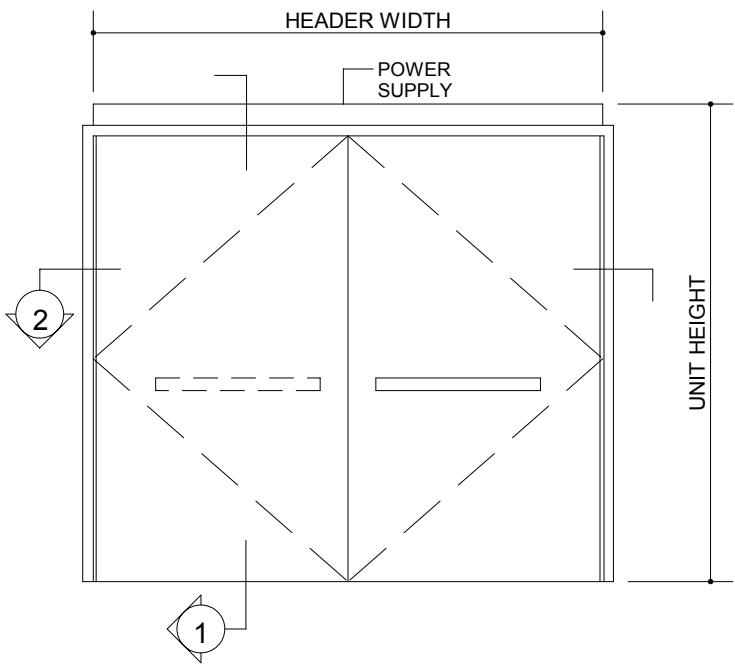

VERTICAL SECTION
FULL SCALE 1

File 4.0043d
Horton Series 4900DP
HD-Swing Fire Door Package
Double Egress