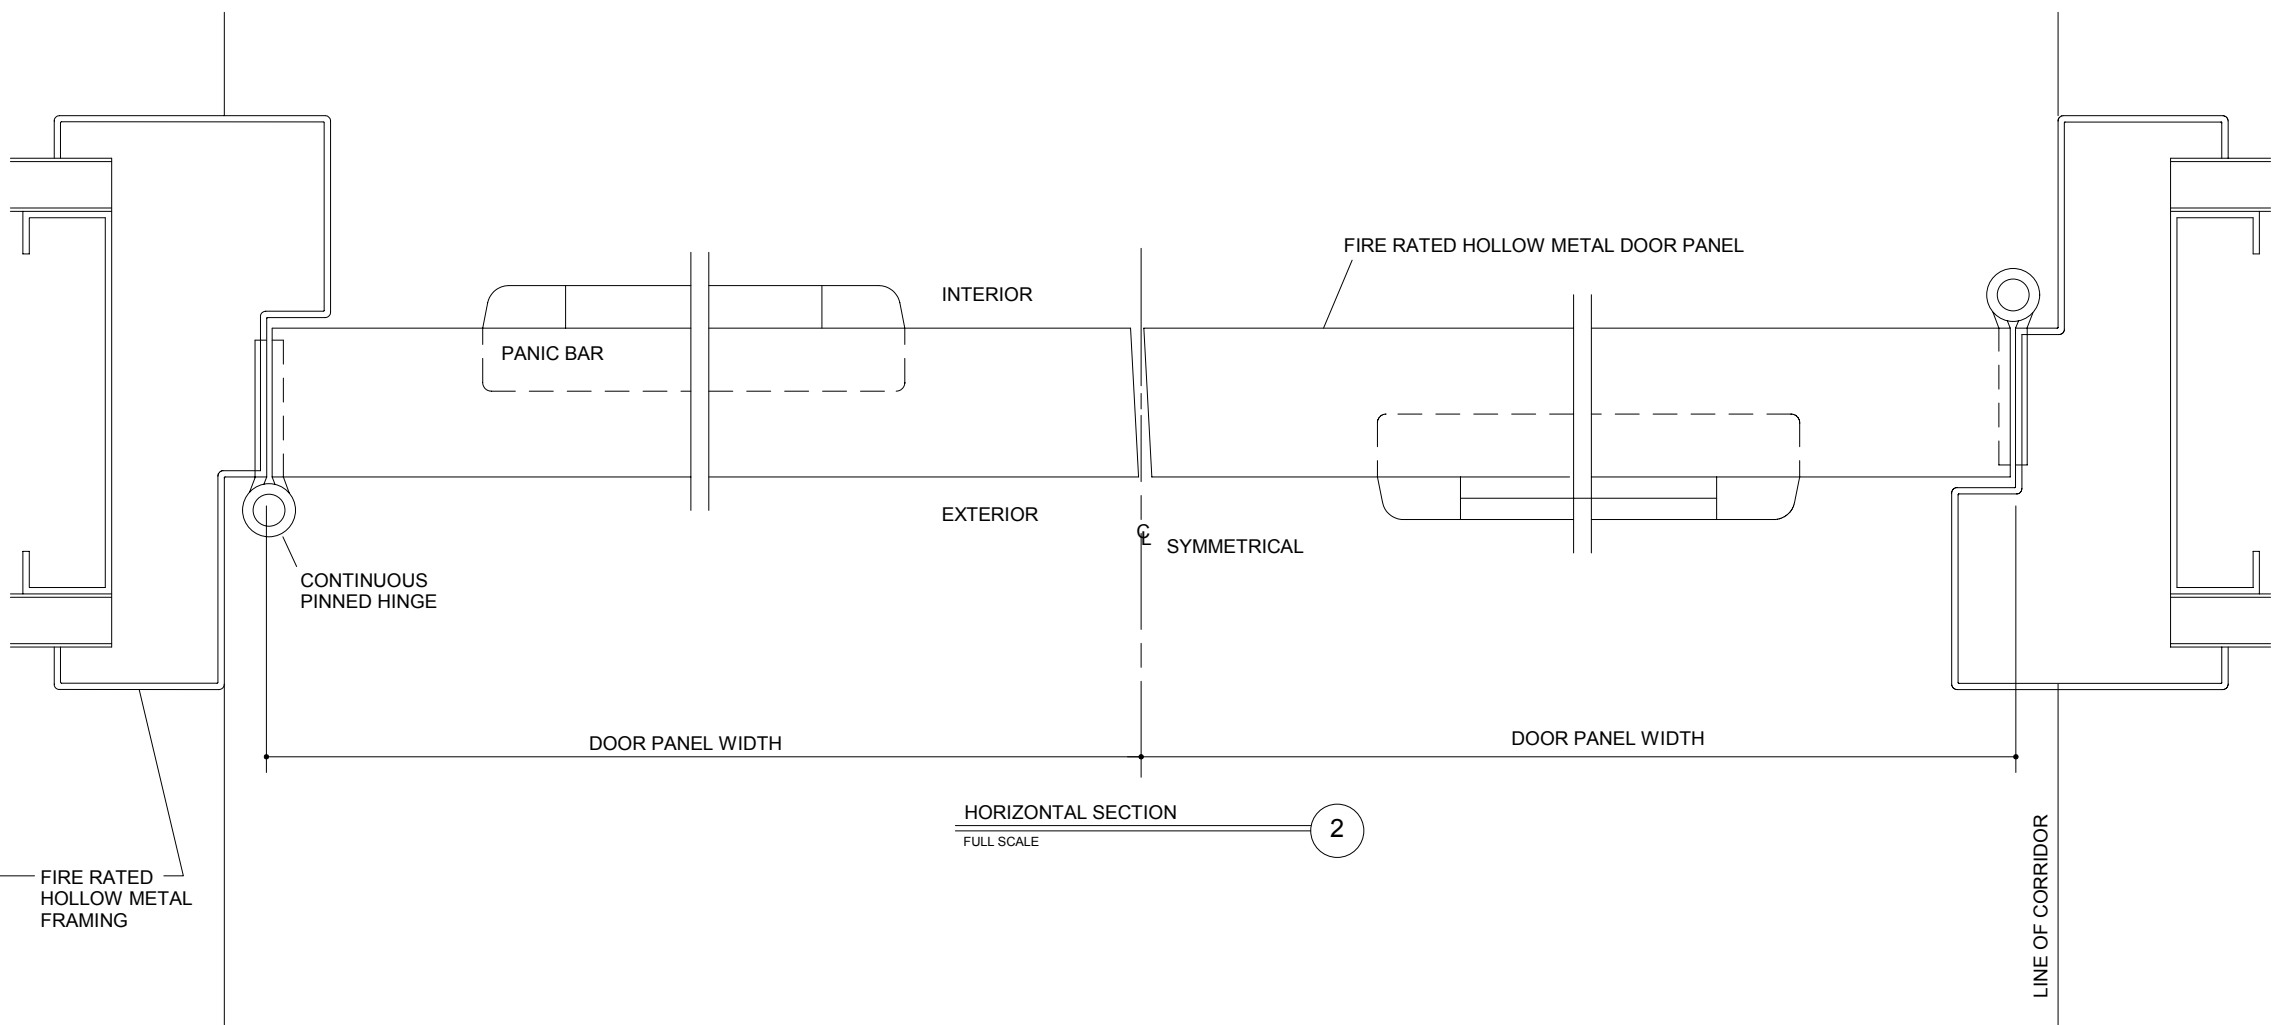

VERTICAL SECTION
FULL SCALE 1

File 4.0043d
Horton Series 4900DP
HD-Swing Fire Door Package
Double Egress