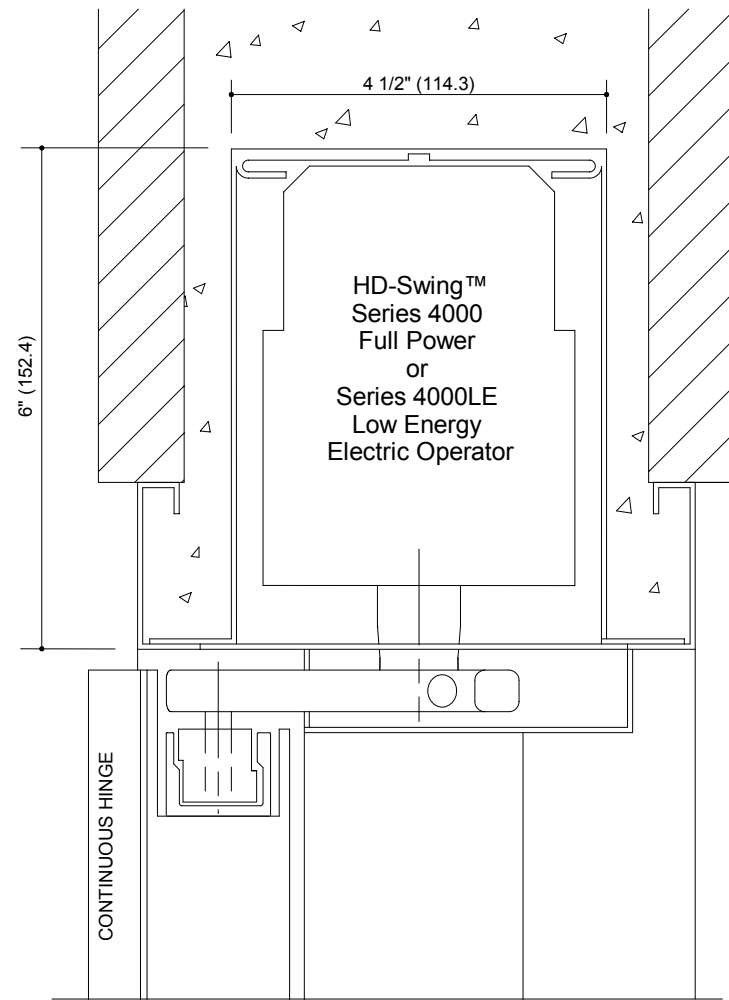

VERTICAL SECTION
FULL SCALE 1

MASONRY CONSTRUCTION
FULL SCALE

HORIZONTAL SECTION
FULL SCALE 2

EXTERIOR ELEVATION
NOT TO SCALE 3

FLOOR PLAN
NOT TO SCALE 4

File 4.0023d1
Horton Series 4900DP
HD-Swing Fire Door Package
Pair