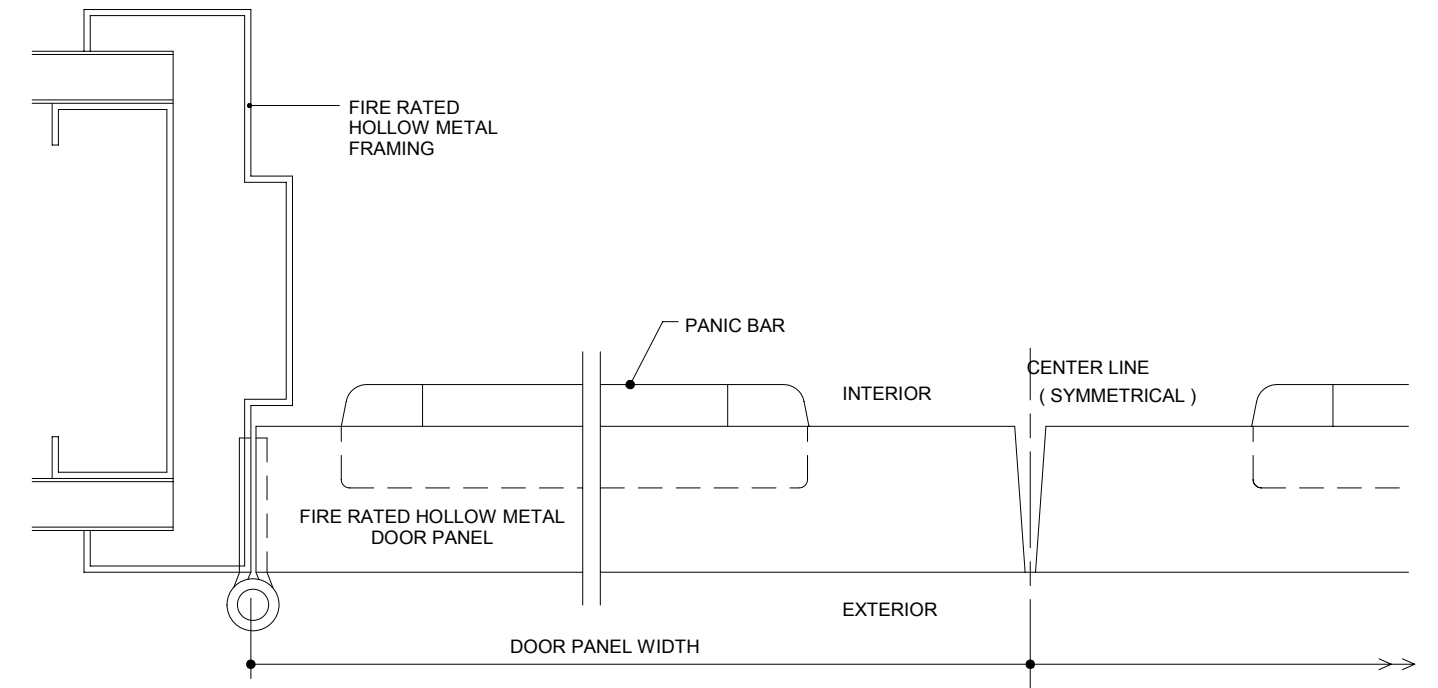

VERTICAL SECTION
FULL SCALE 1

MASONRY CONSTRUCTION
FULL SCALE

HORIZONTAL SECTION
FULL SCALE 2

EXTERIOR ELEVATION
NOT TO SCALE 3

FLOOR PLAN
NOT TO SCALE 4

File 4.0023d1
Horton Series 4900DP
HD-Swing Fire Door Package
Pair