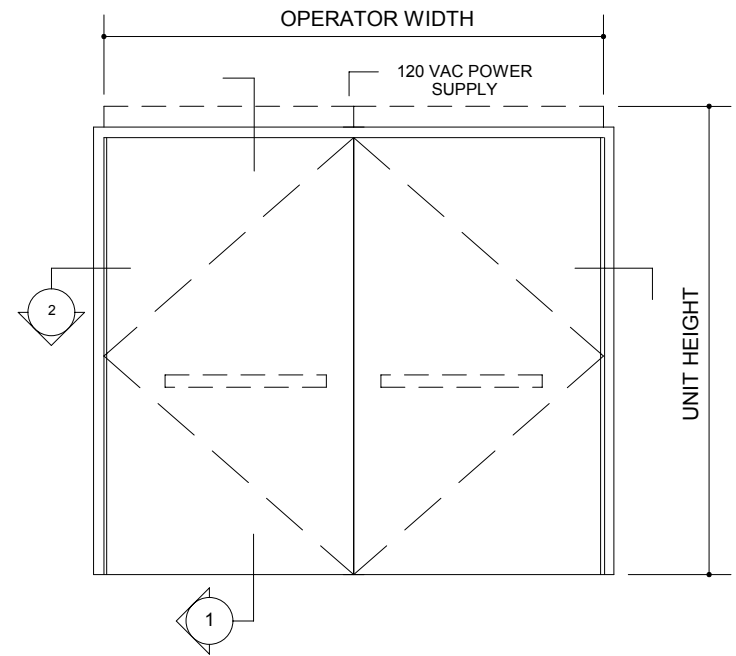

VERTICAL SECTION
FULL SCALE 1

MASONRY CONSTRUCTION
FULL SCALE

HORIZONTAL SECTION
FULL SCALE 2

EXTERIOR ELEVATION
NOT TO SCALE 3

FLOOR PLAN
NOT TO SCALE 4

File 4.0023d1
Horton Series 4900DP
HD-Swing Fire Door Package
Pair