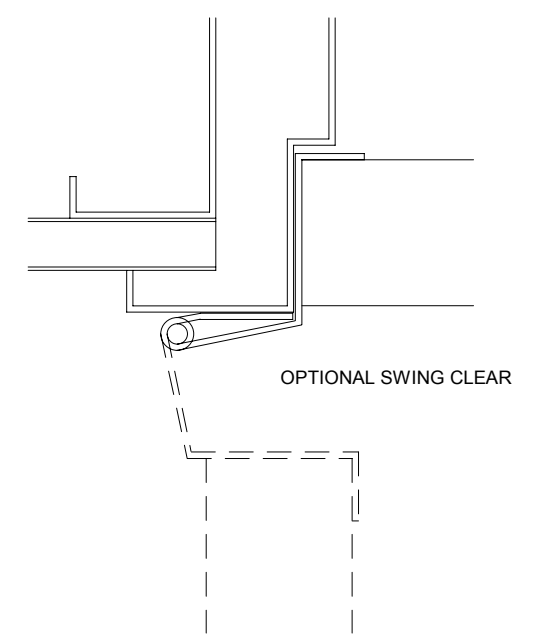

VERTICAL SECTION
FULL SCALE 1

MASONRY CONSTRUCTION
FULL SCALE

HORIZONTAL SECTION
FULL SCALE 2

EXTERIOR ELEVATION
NOT TO SCALE 3

FLOOR PLAN
NOT TO SCALE 4

File 4.0023d1
Horton Series 4900DP
HD-Swing Fire Door Package
Pair