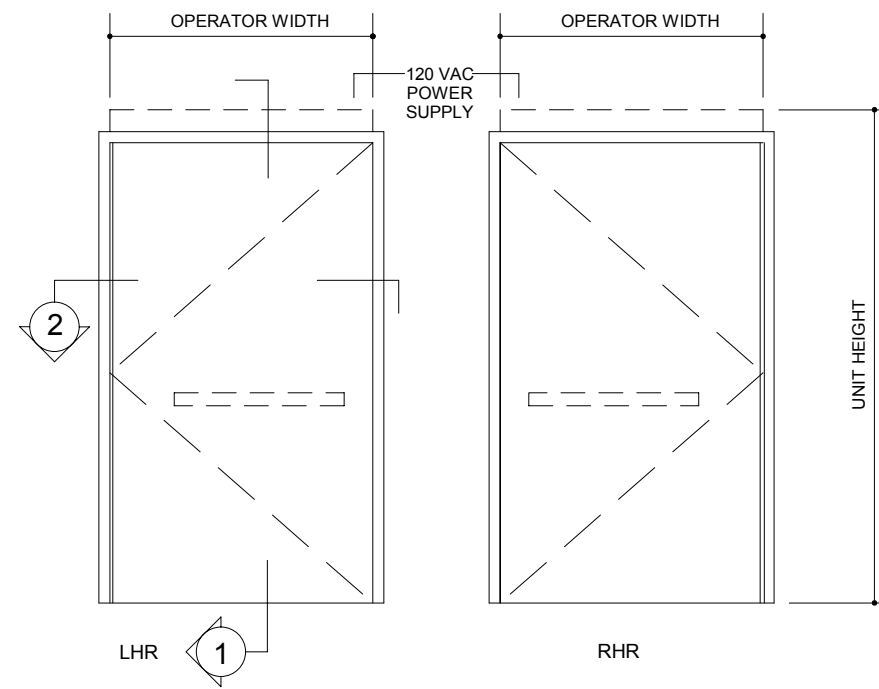

VERTICAL SECTION
FULL SCALE 1

MASONRY CONSTRUCTION
FULL SCALE

HORIZONTAL SECTION
FULL SCALE - LRH SHOWN RHR OPPOSITE 2

EXTERIOR ELEVATIONS
NOT TO SCALE 3

FLOOR PLANS
NOT TO SCALE 4

File 4.0022d1
Horton Series 4900DP
HD-Swing Fire Door Package
Single