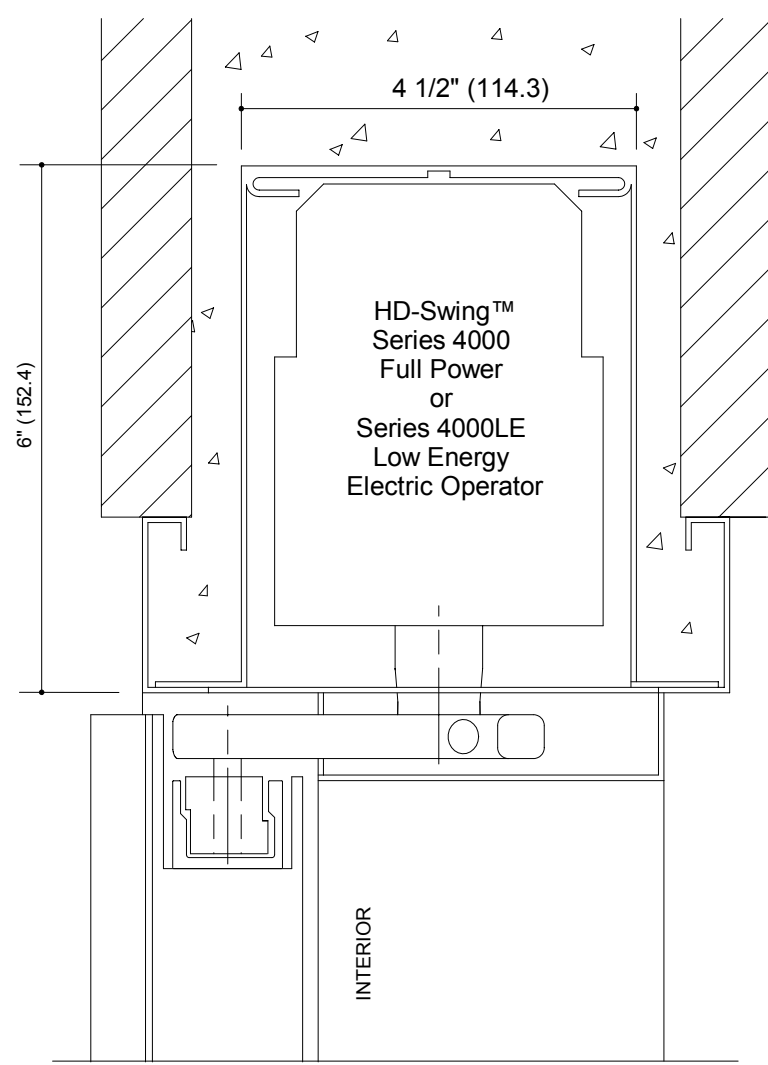

VERTICAL SECTION
FULL SCALE 1

MASONRY CONSTRUCTION
FULL SCALE

HORIZONTAL SECTION
FULL SCALE - LRH SHOWN RHR OPPOSITE 2

EXTERIOR ELEVATIONS
NOT TO SCALE 3

FLOOR PLANS
NOT TO SCALE 4

File 4.0022d1
Horton Series 4900DP
HD-Swing Fire Door Package
Single