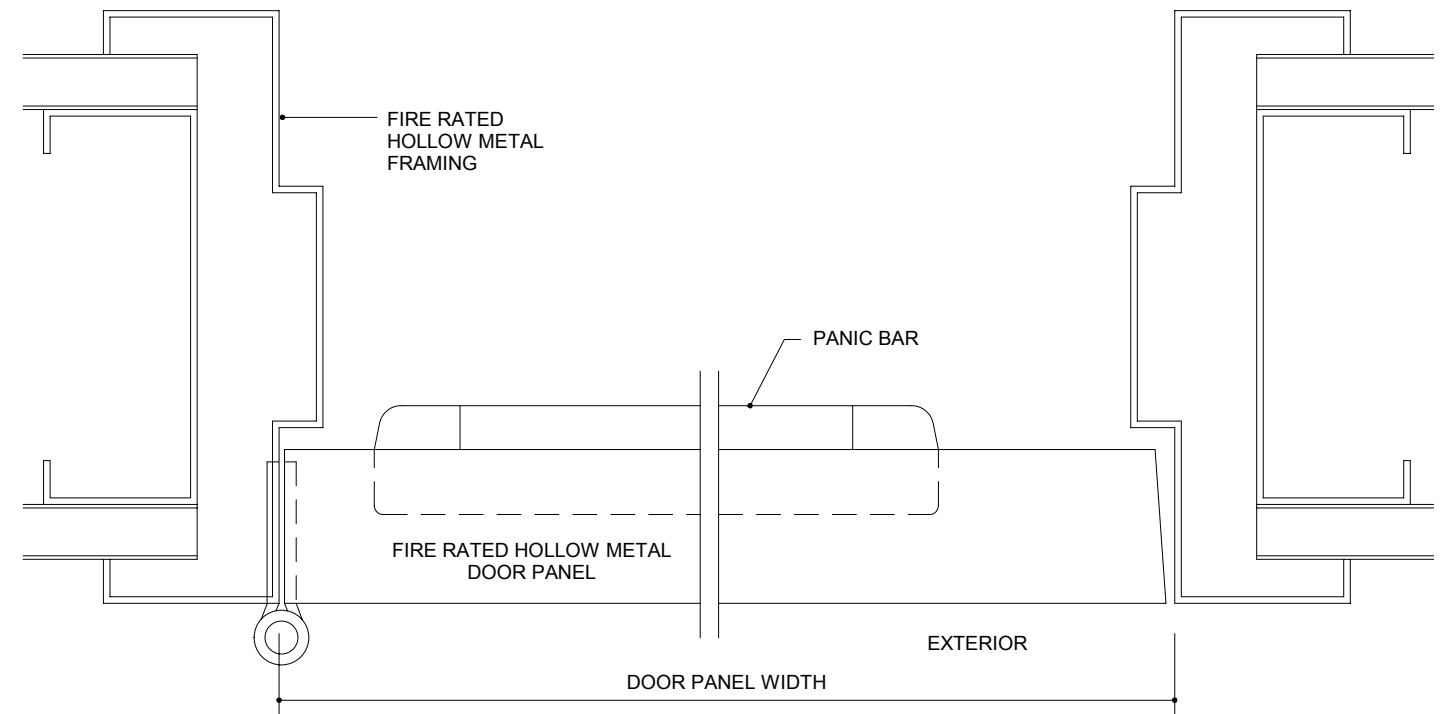

VERTICAL SECTION
FULL SCALE 1

MASONRY CONSTRUCTION
FULL SCALE

HORIZONTAL SECTION
FULL SCALE - LRH SHOWN RHR OPPOSITE 2

EXTERIOR ELEVATIONS
NOT TO SCALE 3

FLOOR PLANS
NOT TO SCALE 4

File 4.0022d1
Horton Series 4900DP
HD-Swing Fire Door Package
Single