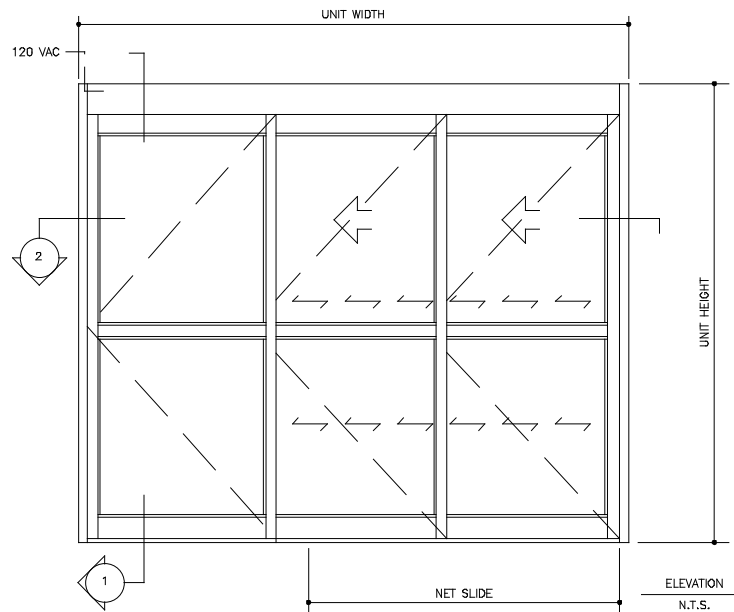

VERTICAL SECTION
FULL SCALE
DOOR SHOWN IN OPEN POSITION

HORIZONTAL SECTION
FULL SCALE

File 2.247d1a
Horton Series 2003
Type 310T SO-SX-SX