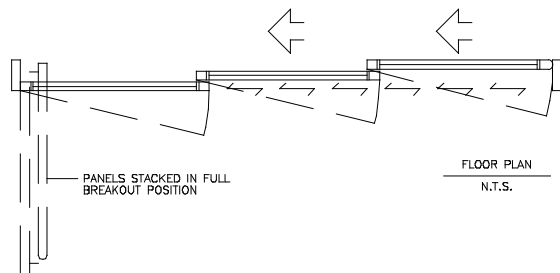

VERTICAL SECTION
FULL SCALE
DOOR SHOWN IN OPEN POSITION

HORIZONTAL SECTION
FULL SCALE

File 2.247d1a
Horton Series 2003
Type 310T SO-SX-SX