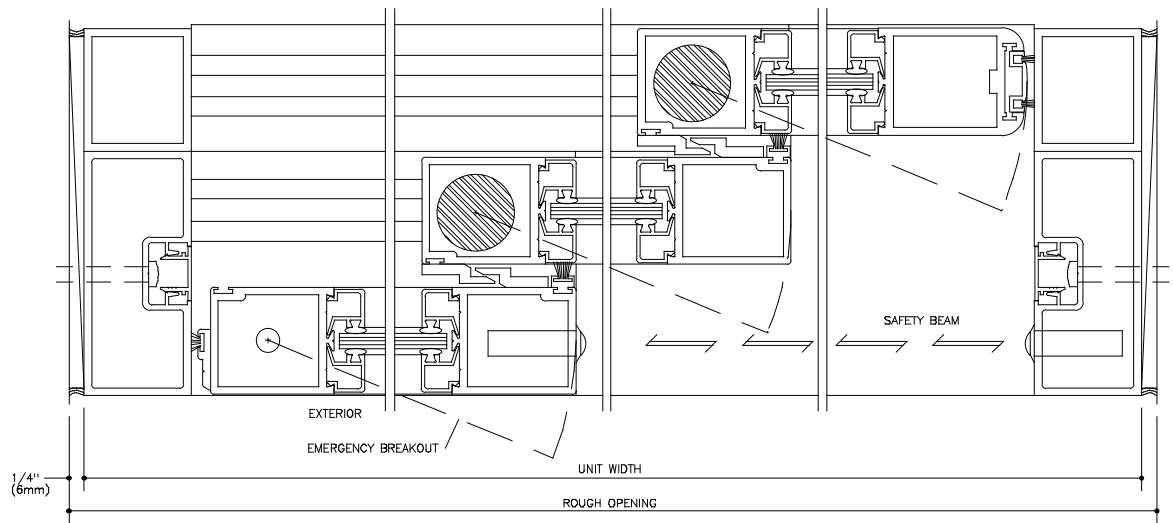

VERTICAL SECTION
FULL SCALE
DOOR SHOWN IN OPEN POSITION

HORIZONTAL SECTION
FULL SCALE

File 2.247d1a
Horton Series 2003
Type 310T SO-SX-SX