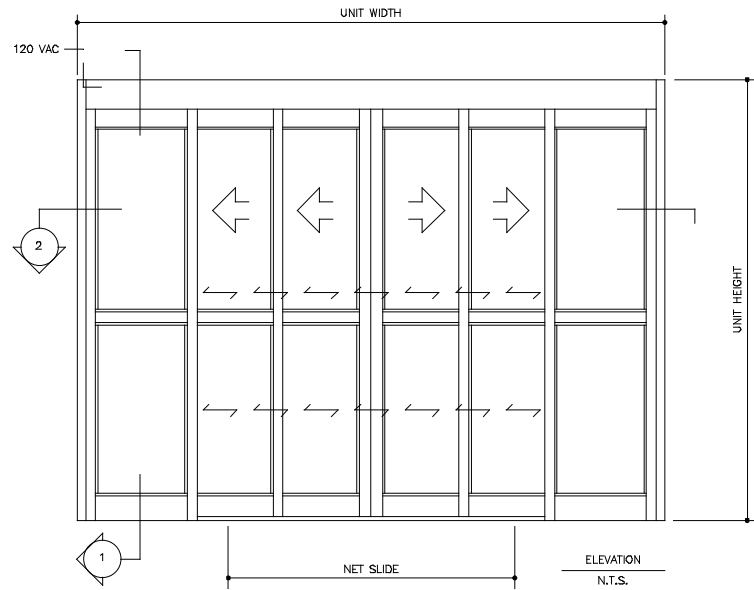

VERTICAL SECTION
FULL SCALE

1

DOOR SHOWN IN OPEN POSITION

HORIZONTAL SECTION
FULL SCALE

2

1

File 2.245d
Horton Series 2003
Type 010T 0-X-X-X-X-0