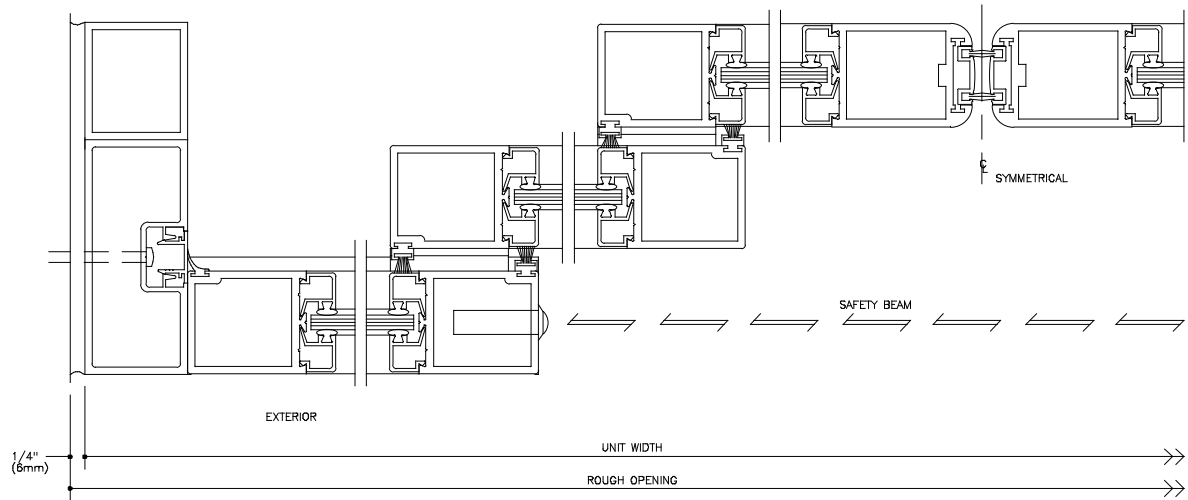

VERTICAL SECTION
FULL SCALE

1

DOOR SHOWN IN OPEN POSITION

HORIZONTAL SECTION
FULL SCALE

2

1

File 2.245d
Horton Series 2003
Type 010T 0-X-X-X-X-0