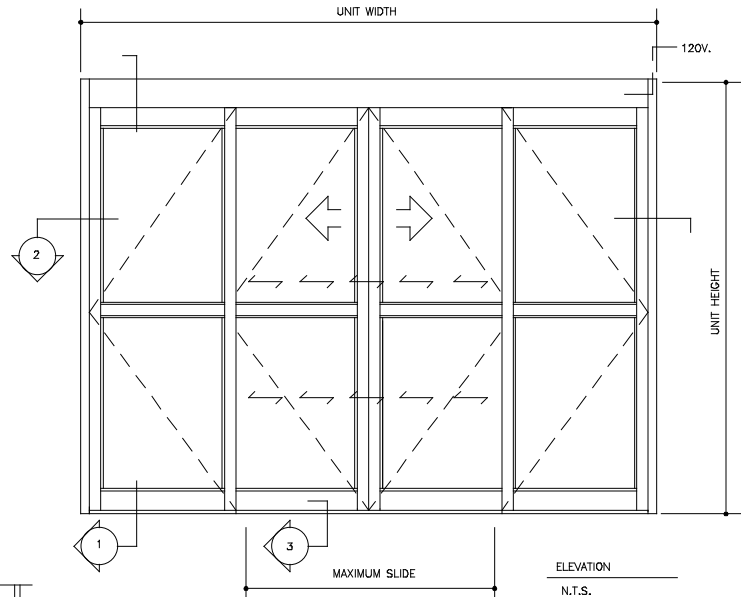

VERTICAL SECTION
FULL SCALE
DOOR SHOWN IN OPEN POSITION

File 2156d
Horton Series 2003
Type 410 0/SO-SX-SX-0/SO