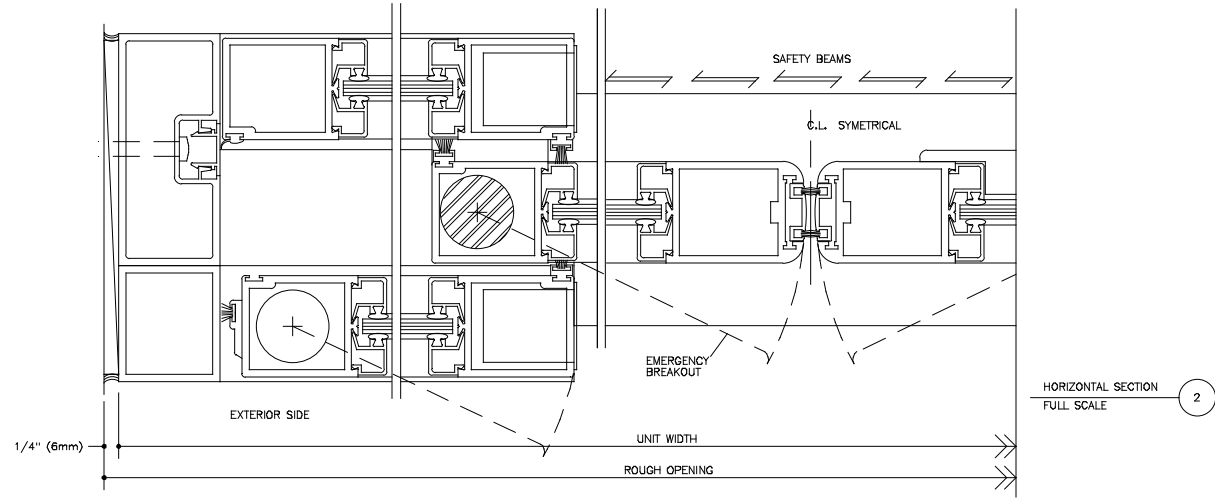

VERTICAL SECTION
FULL SCALE
DOOR SHOWN IN OPEN POSITION

File 2156d
Horton Series 2003
Type 410 0/SO-SX-SX-0/SO