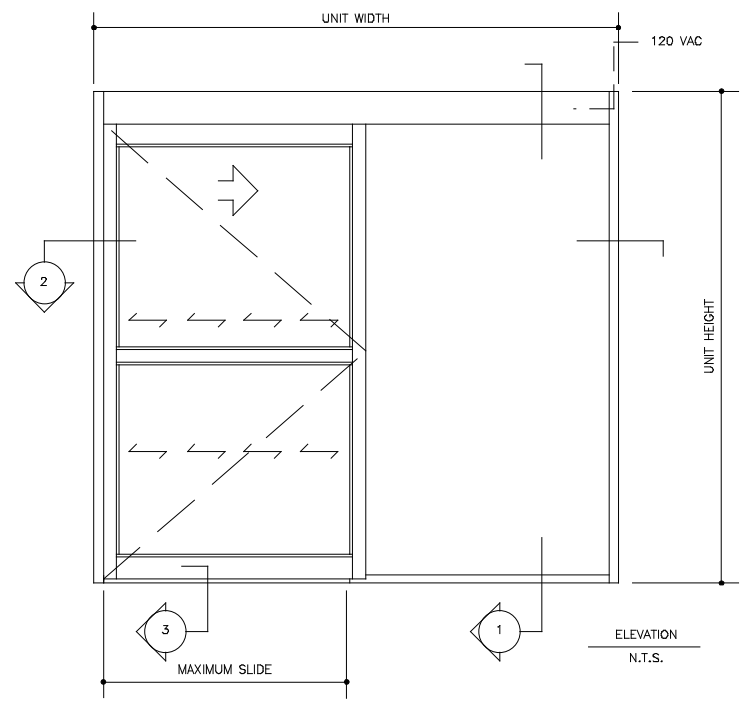

VERTICAL SECTION
FULL SCALE

1

DOOR SHOWN IN OPEN POSITION

HORIZONTAL SECTION
FULL SCALE

2

THRESHOLD SECTION
FULL SCALE

3

File 2155db
Horton Series 2003
Type 110 SX-P