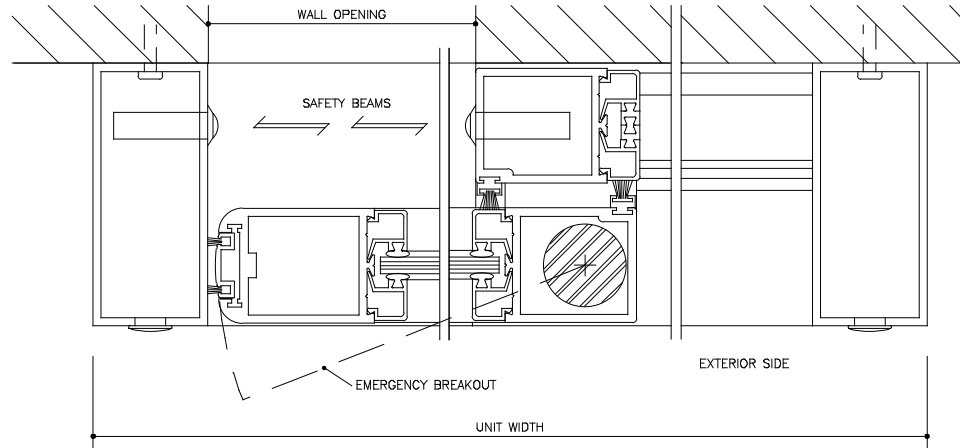

VERTICAL SECTION
FULL SCALE

1

DOOR SHOWN IN OPEN POSITION

HORIZONTAL SECTION
FULL SCALE

2

THRESHOLD SECTION
FULL SCALE

3

File 2155db
Horton Series 2003
Type 110 SX-P