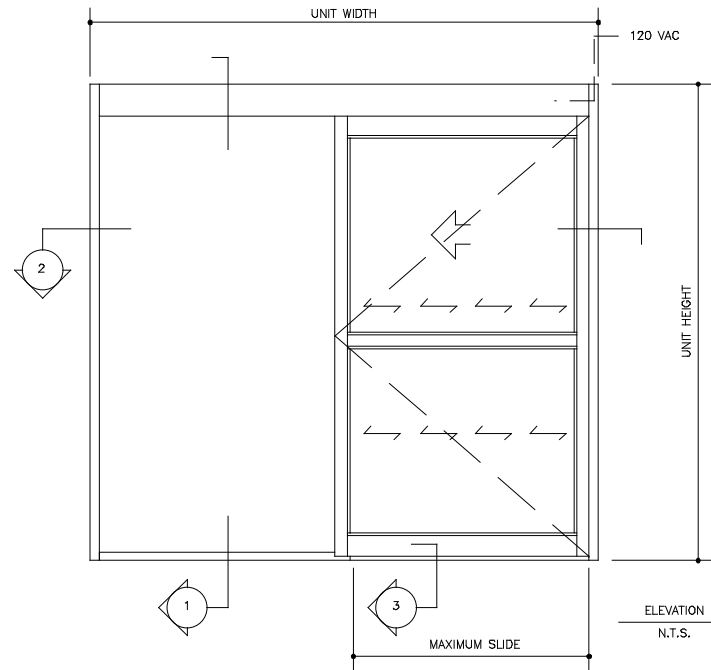

VERTICAL SECTION  
FULL SCALE

1

DOOR SHOWN IN OPEN POSITION

THRESHOLD SECTION  
FULL SCALE

3

File 2155da  
Horton Series 2003  
Type 110 P-SX