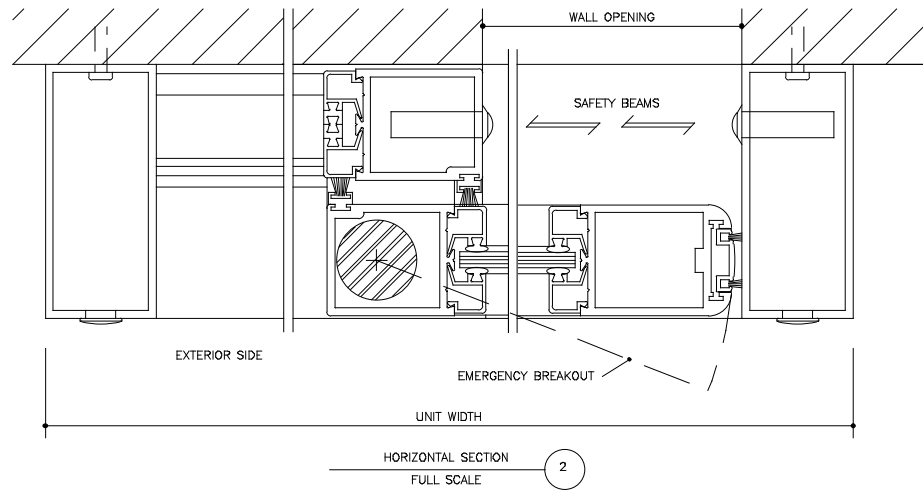

VERTICAL SECTION  
FULL SCALE

1

DOOR SHOWN IN OPEN POSITION

THRESHOLD SECTION  
FULL SCALE

3

File 2155da  
Horton Series 2003  
Type 110 P-SX