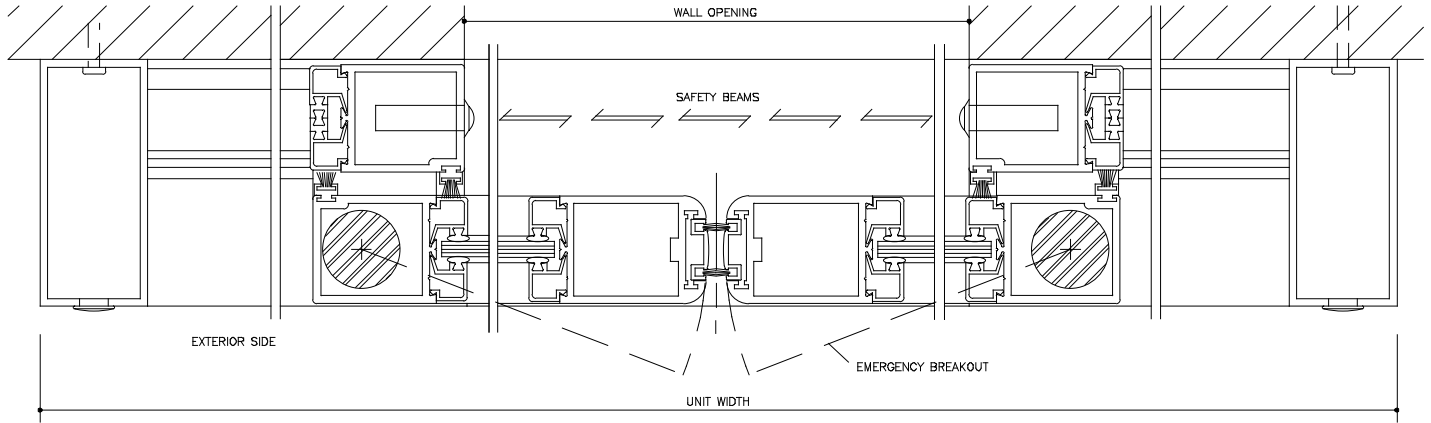

VERTICAL SECTION  
FULL SCALE  
DOOR SHOWN IN OPEN POSITION

HORIZONTAL SECTION  
FULL SCALE

FLOOR PLAN  
N.T.S.

THRESHOLD SECTION  
FULL SCALE  
DOOR SHOWN IN CLOSED POSITION

File 2152d1  
Horton Series 2001  
Type 110 P-SX-SX-P