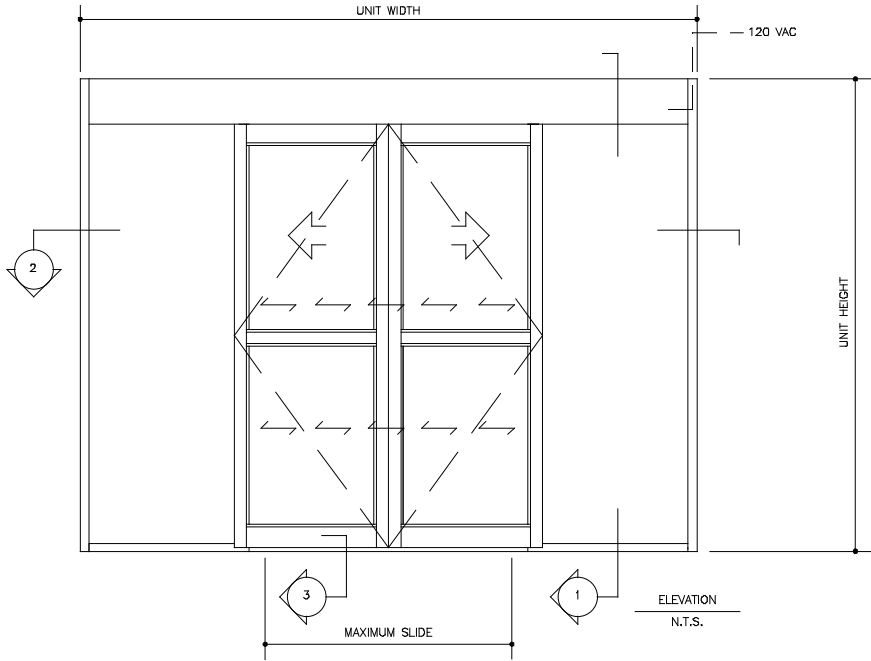

VERTICAL SECTION  
FULL SCALE  
DOOR SHOWN IN OPEN POSITION

HORIZONTAL SECTION  
FULL SCALE

FLOOR PLAN  
N.T.S.

THRESHOLD SECTION  
FULL SCALE  
DOOR SHOWN IN CLOSED POSITION

File 2152d1  
Horton Series 2001  
Type 110 P-SX-SX-P