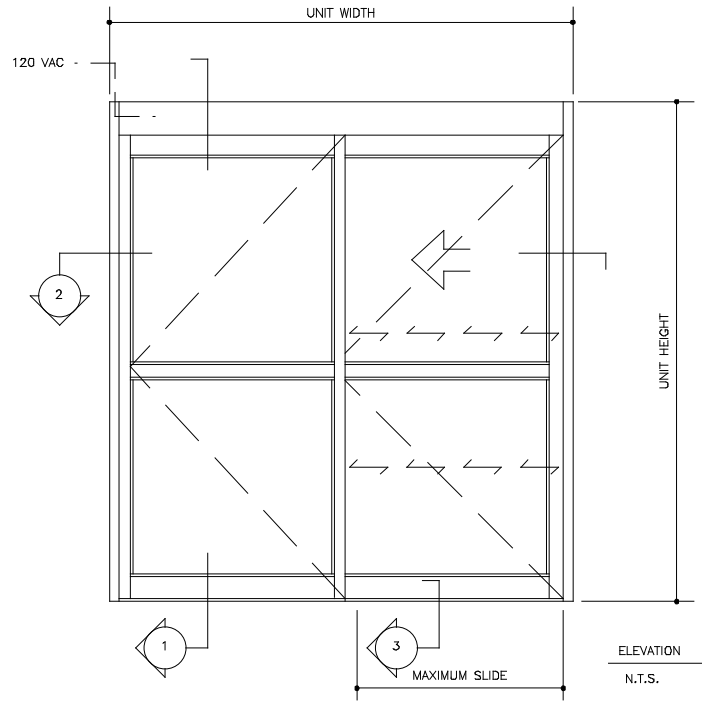

VERTICAL SECTION  
FULL SCALE  
DOOR SHOWN IN OPEN POSITION

THRESHOLD SECTION  
FULL SCALE  
DOOR SHOWN IN CLOSED POSITION

FLOOR PLAN  
N.T.S.

File 2108d2a  
Horton Series 2003  
Type 310 SO-SX