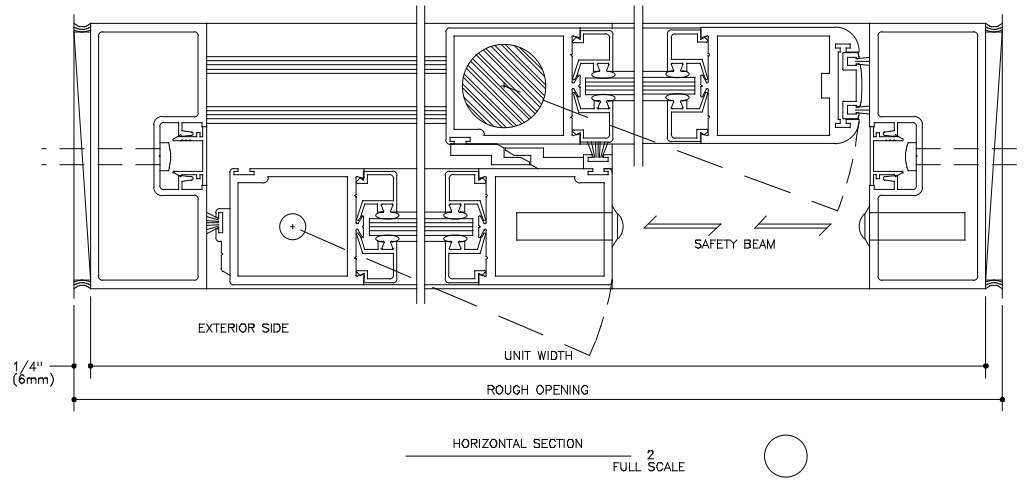

VERTICAL SECTION  
FULL SCALE  
DOOR SHOWN IN OPEN POSITION

THRESHOLD SECTION  
FULL SCALE  
DOOR SHOWN IN CLOSED POSITION

FLOOR PLAN  
N.T.S.

File 2108d2a  
Horton Series 2003  
Type 310 SO-SX