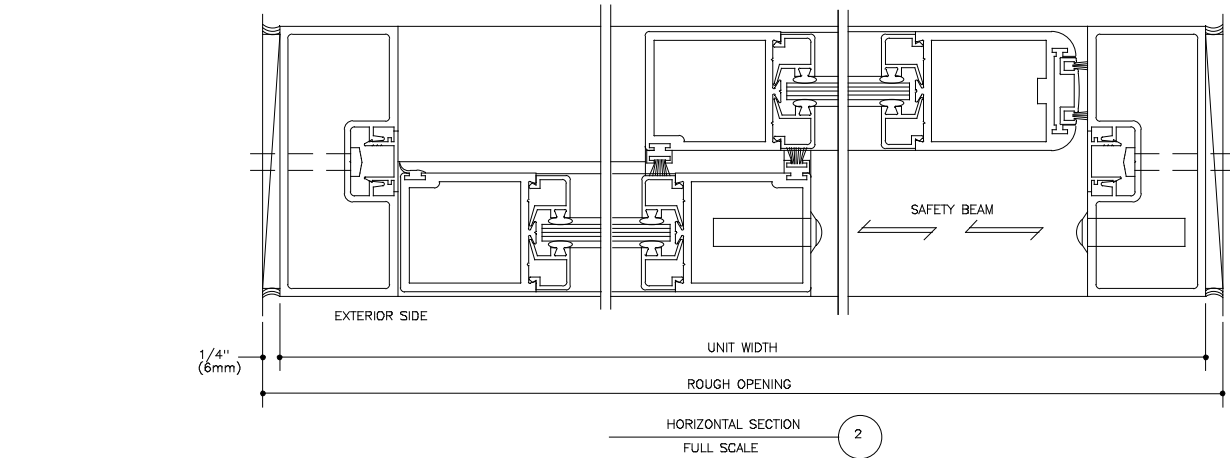

VERTICAL SECTION
FULL SCALE

DOOR SHOWN IN OPEN POSITION

1

THRESHOLD SECTION
FULL SCALE

DOOR SHOWN IN CLOSED POSITION

3

File 2.106d2a
Horton Series 2003
Type 010 O-X