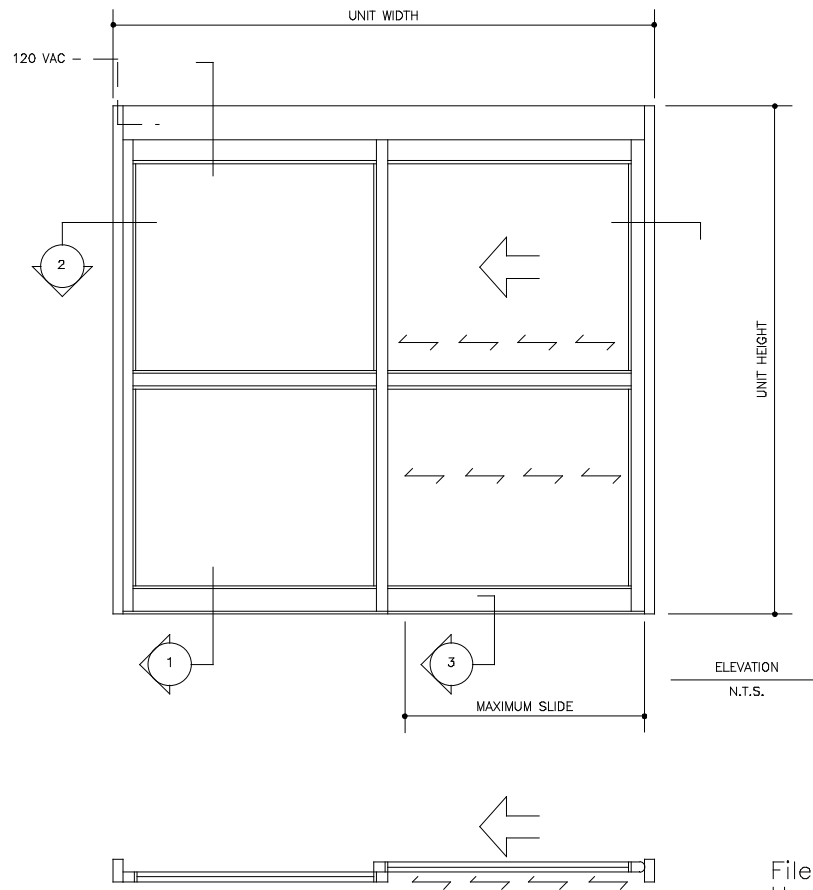

VERTICAL SECTION
FULL SCALE

DOOR SHOWN IN OPEN POSITION

1

THRESHOLD SECTION
FULL SCALE

DOOR SHOWN IN CLOSED POSITION

3

File 2.106d2a
Horton Series 2003
Type 010 O-X