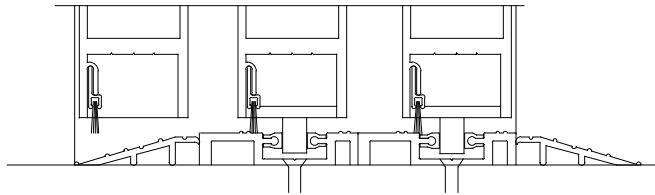

OPTIONAL RECESSED TRACK

2310 APPLICATION SHOWN

1/2" RECESS

FINISHED FLOOR

OPTIONAL RECESSED THRESHOLD

2310 APPLICATION SHOWN

STANDARD 9" (229mm) THRESHOLD FOR 2310T TELESCOPING UNIT

1/2" RECESS

OPTIONAL RECESSED THRESHOLD/TRACK FOR 310T TELESCOPING UNIT