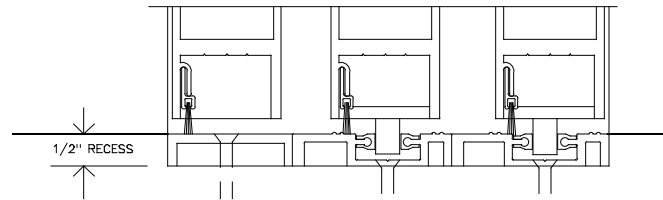

OPTIONAL RECESSED TRACK

2310 APPLICATION SHOWN

1/2" RECESS

FINISHED FLOOR

OPTIONAL RECESSED THRESHOLD

2310 APPLICATION SHOWN

STANDARD 9" (229mm) THRESHOLD FOR 2310T TELESCOPING UNIT

1/2" RECESS

OPTIONAL RECESSED THRESHOLD/TRACK FOR 310T TELESCOPING UNIT