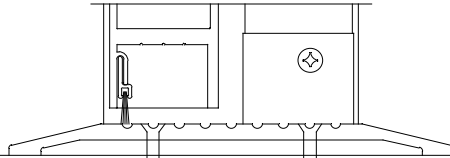

STANDARD 4" (102mm) THRESHOLD

FINISHED FLOOR

OPTIONAL 7" (179mm) THRESHOLD

OPTIONAL 7" (179mm) THRESHOLD

2110 APPLICATION SHOWN

OPTIONAL RECESSED SIDELITE

1/2" RECESS

FINISHED FLOOR

OPTIONAL RECESSED TRACK

2310 APPLICATION SHOWN

1/2" RECESS

FINISHED FLOOR

OPTIONAL RECESSED THRESHOLD

2310 APPLICATION SHOWN

STANDARD 9" (229mm) THRESHOLD FOR 2310T TELESCOPING UNIT

1/2" RECESS

OPTIONAL RECESSED THRESHOLD/TRACK FOR 310T TELESCOPING UNIT