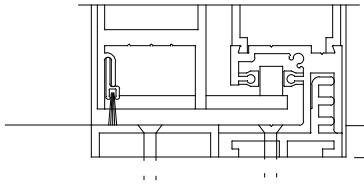

STANDARD 4" (102mm) THRESHOLD

FINISHED FLOOR

OPTIONAL 7" (179mm) THRESHOLD

OPTIONAL 7" (179mm) THRESHOLD

2110 APPLICATION SHOWN

OPTIONAL RECESSED SIDELITE

1/2" RECESS

FINISHED FLOOR

OPTIONAL RECESSED TRACK

2310 APPLICATION SHOWN

1/2" RECESS

FINISHED FLOOR

OPTIONAL RECESSED THRESHOLD

2310 APPLICATION SHOWN

STANDARD 9" (229mm) THRESHOLD FOR 2310T TELESCOPING UNIT

1/2" RECESS

OPTIONAL RECESSED THRESHOLD/TRACK FOR 310T TELESCOPING UNIT