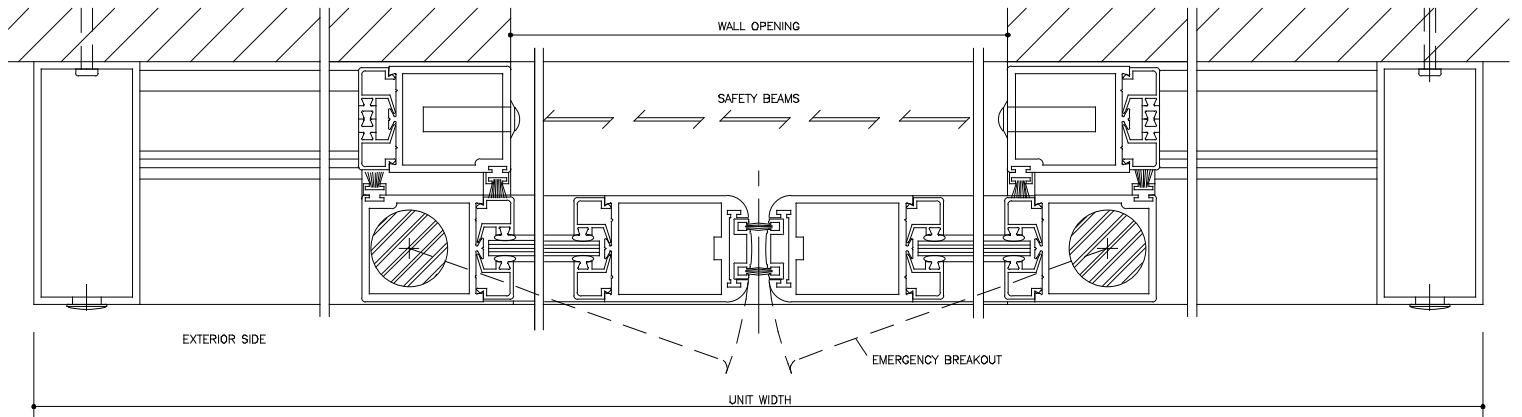

VERTICAL SECTION
FULL SCALE
DOOR SHOWN IN OPEN POSITION

HORIZONTAL SECTION
FULL SCALE

THRESHOLD SECTION
FULL SCALE
DOOR SHOWN IN CLOSED POSITION

FLOOR PLAN
N.T.S.

File 1031d1
Horton Series 2000
Type 110 P-SX-SX-P