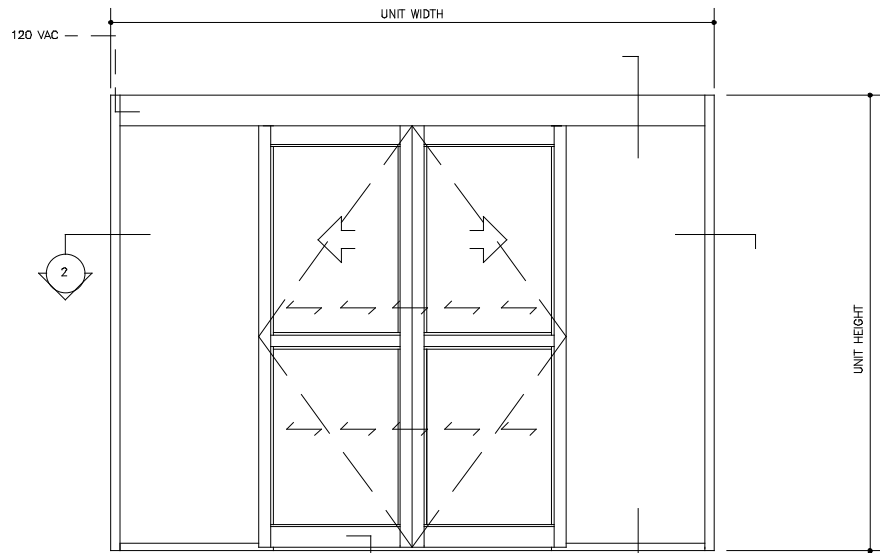

VERTICAL SECTION
FULL SCALE
DOOR SHOWN IN OPEN POSITION

HORIZONTAL SECTION
FULL SCALE

THRESHOLD SECTION
FULL SCALE
DOOR SHOWN IN CLOSED POSITION

FLOOR PLAN
N.T.S.

File 1031d1
Horton Series 2000
Type 110 P-SX-SX-P