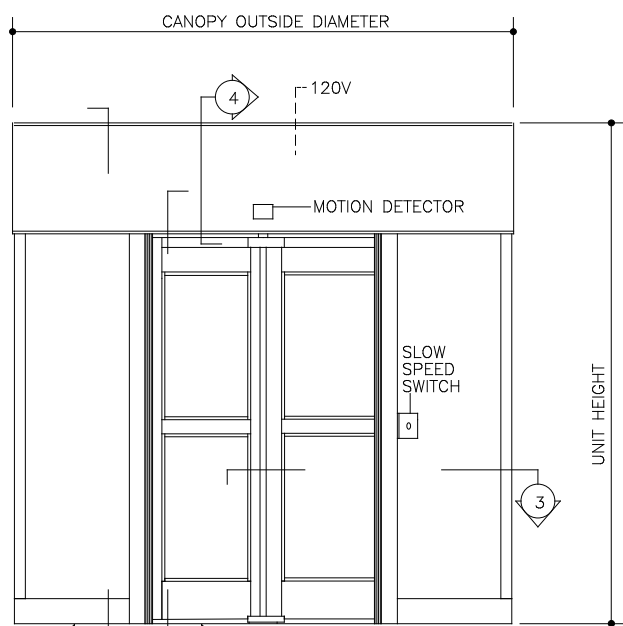

MAT PLAN
NOTE: DUMMY MATS ARE OPTIONAL.

FLOOR PLAN
N.T.S.

ELEVATION
N.T.S.

DRUM - VERT. SECTION 1

DOOR WING - VERT. SECTION 2

DOOR WING & DRUM - HORIZONTAL SECTION 3

NOTE: BREAKAWAY WITH MAGNETIC LOCK SHOWN. DOOR WINGS FOR STD. PKG. ARE FIXED.

BOTTOM SPIDER

MAT TRIM

File 9149d
Horton Series 9130
Directional Security
3-Wing Round
Half Scale