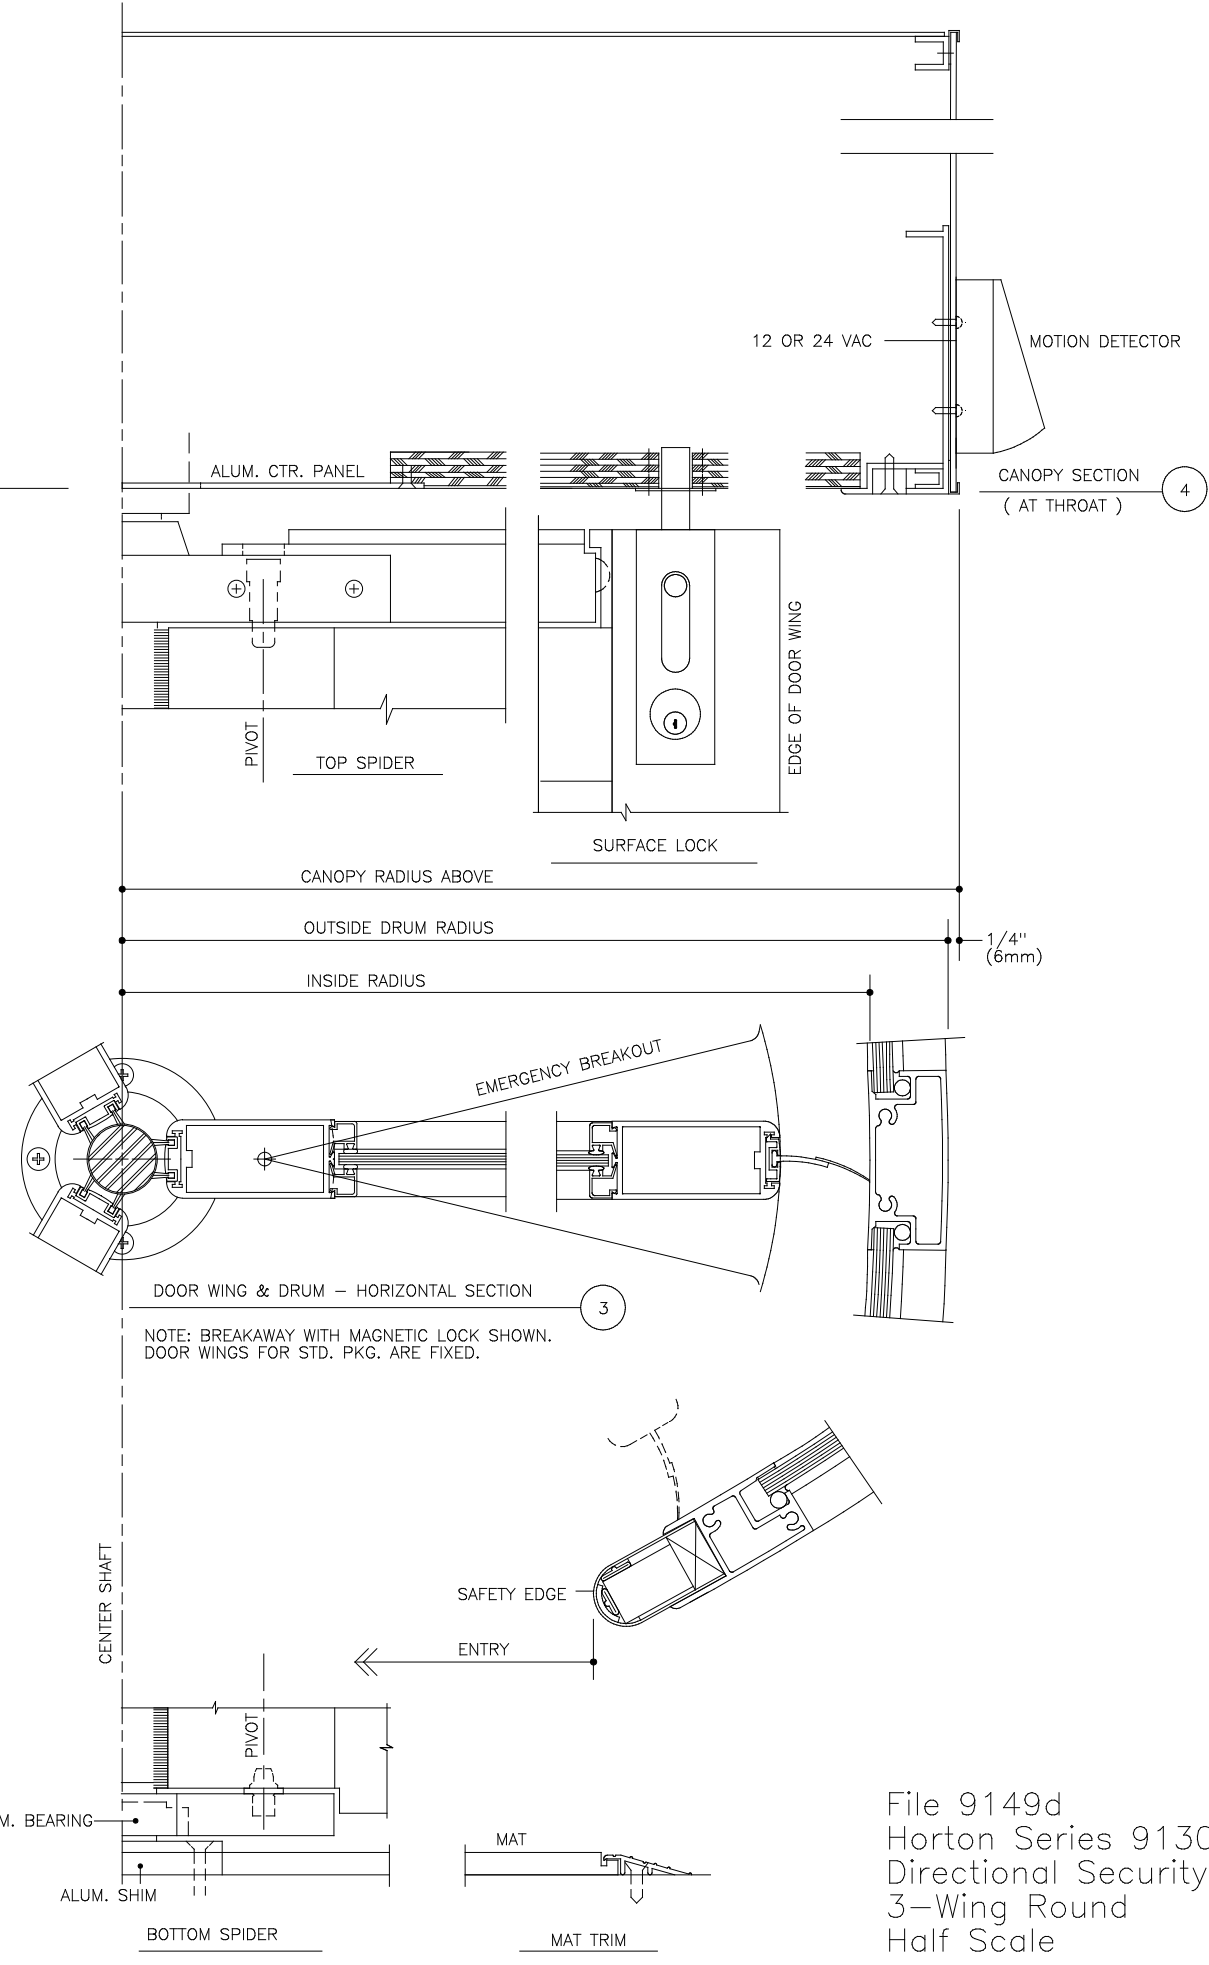

MAT PLAN
NOTE: DUMMY MATS ARE OPTIONAL.

FLOOR PLAN
N.T.S.

ELEVATION
N.T.S.

DRUM - VERT. SECTION 1

DOOR WING - VERT. SECTION 2

DOOR WING & DRUM - HORIZONTAL SECTION 3

NOTE: BREAKAWAY WITH MAGNETIC LOCK SHOWN. DOOR WINGS FOR STD. PKG. ARE FIXED.

BOTTOM SPIDER

MAT TRIM

File 9149d
Horton Series 9130
Directional Security
3-Wing Round
Half Scale