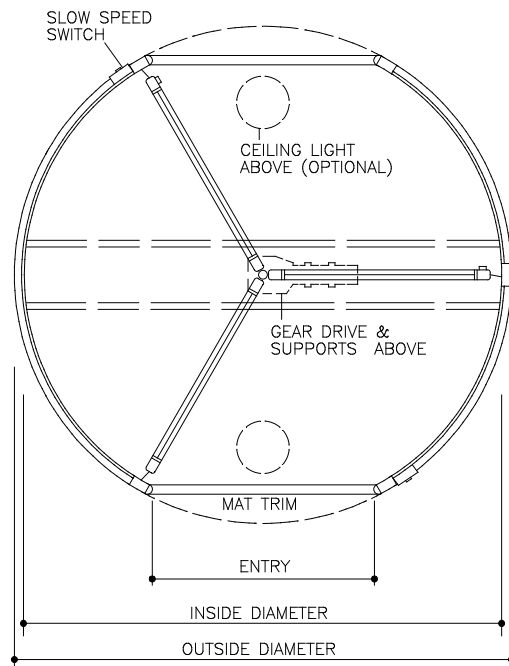

MAT PLAN
NOTE: DUMMY MATS ARE OPTIONAL.

FLOOR PLAN
N.T.S.

ELEVATION
N.T.S.

DRUM - VERT. SECTION 1

DOOR WING - VERT. SECTION 2

DOOR WING & DRUM - HORIZONTAL SECTION 3

NOTE: BREAKAWAY WITH MAGNETIC LOCK SHOWN. DOOR WINGS FOR STD. PKG. ARE FIXED.

BOTTOM SPIDER

MAT TRIM

File 9149d
Horton Series 9130
Directional Security
3-Wing Round
Half Scale