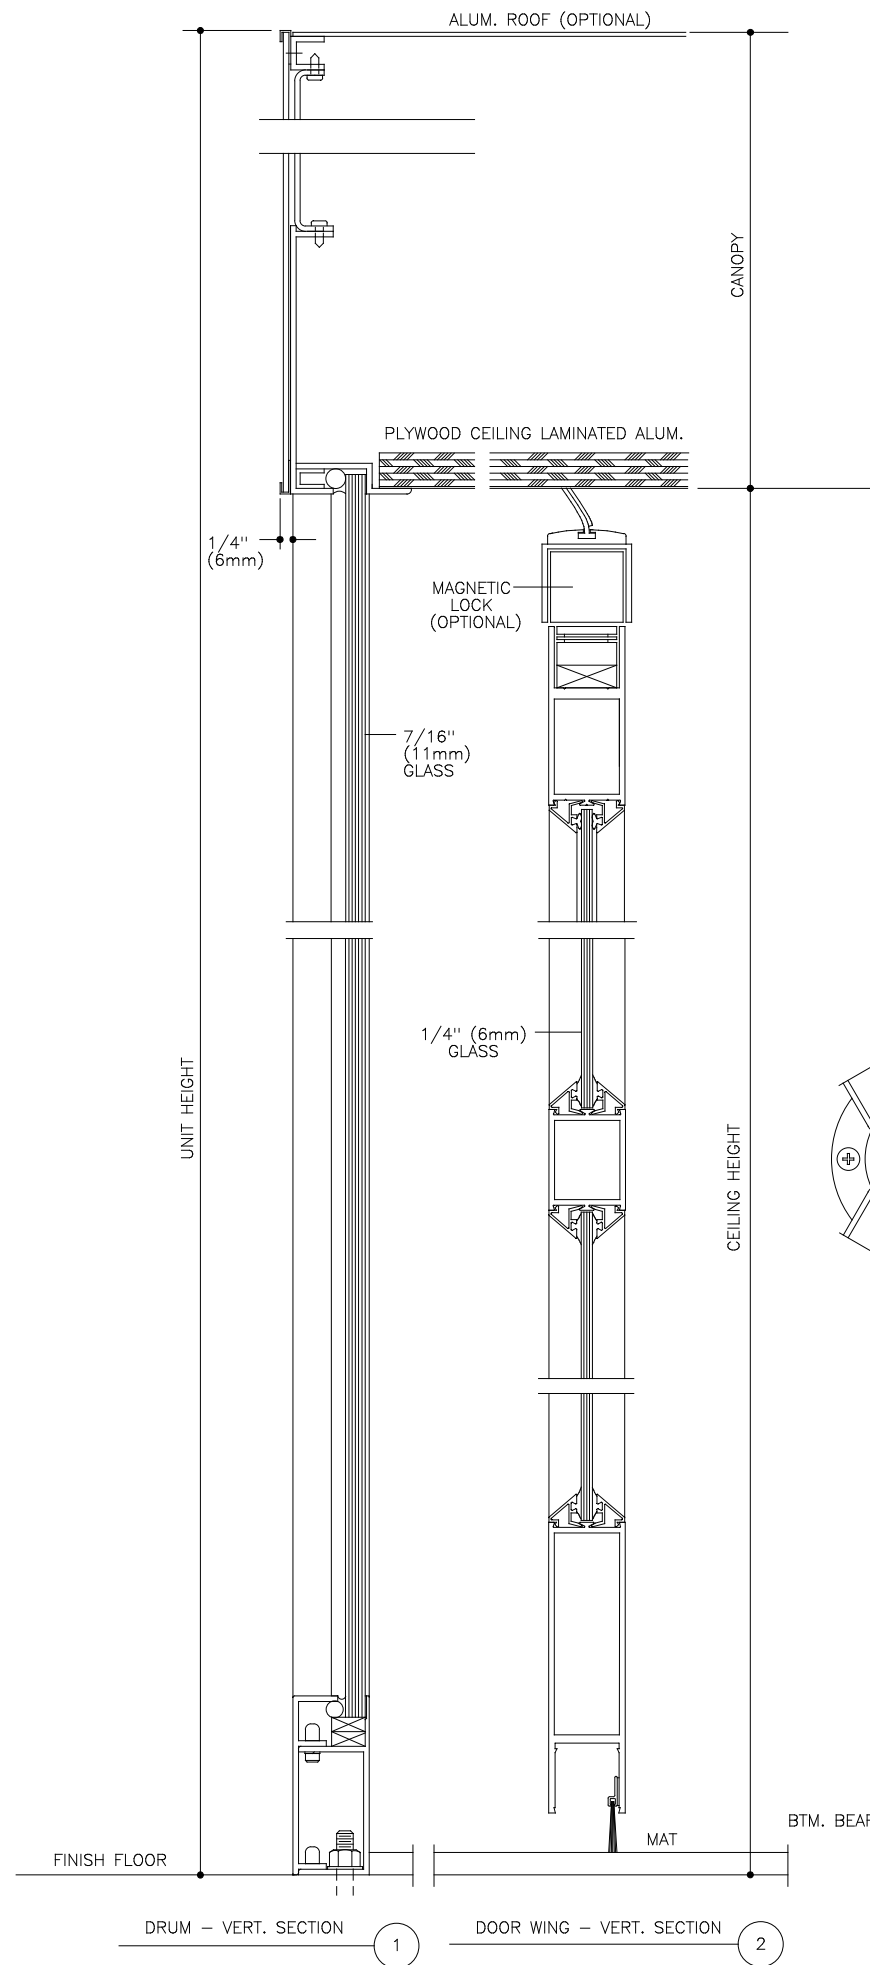

MAT PLAN
NOTE: DUMMY MATS ARE OPTIONAL.

FLOOR PLAN
N.T.S.

ELEVATION
N.T.S.

DRUM - VERT. SECTION 1

DOOR WING - VERT. SECTION 2

DOOR WING & DRUM - HORIZONTAL SECTION 3

NOTE: BREAKAWAY WITH MAGNETIC LOCK SHOWN. DOOR WINGS FOR STD. PKG. ARE FIXED.

BOTTOM SPIDER

MAT TRIM

File 9149d
Horton Series 9130
Directional Security
3-Wing Round
Half Scale