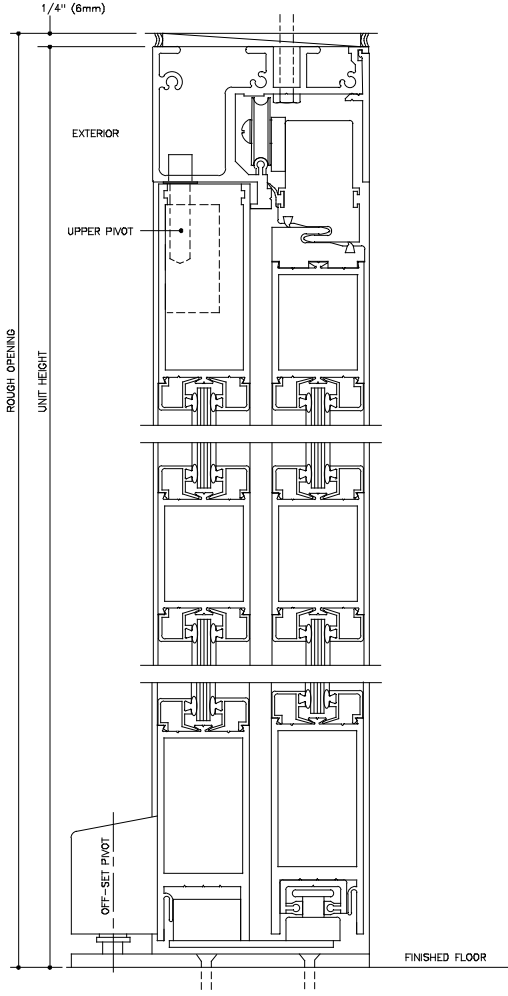

HORIZONTAL SECTION
FULL SCALE

VERTICAL SECTION
FULL SCALE
DOOR SHOWN IN OPEN POSITION

NOTE: DOOR MUST BE IN FULL OPEN POSITION TO BREAKOUT.

File 3.079d1
Horton ICU Series
Type 310 SO-SX-SO
Trackless