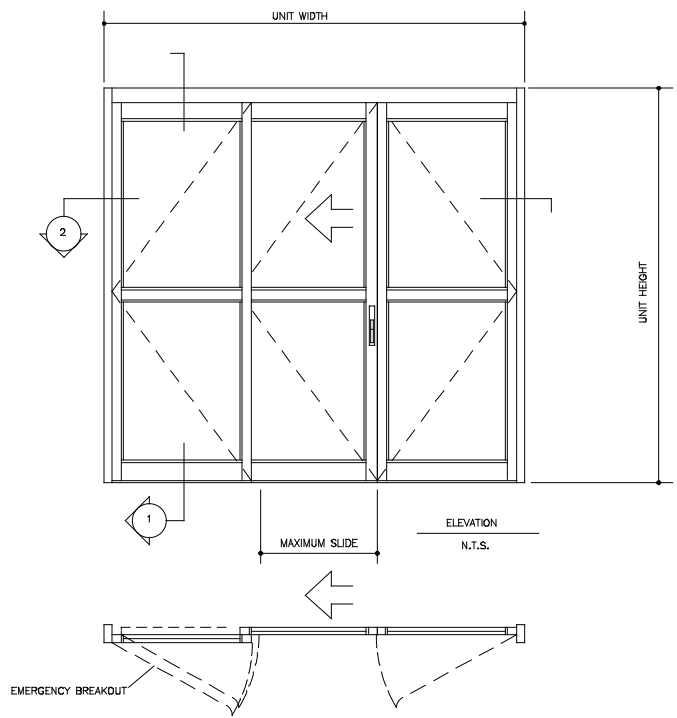

HORIZONTAL SECTION
FULL SCALE

VERTICAL SECTION
FULL SCALE
DOOR SHOWN IN OPEN POSITION

NOTE: DOOR MUST BE IN FULL OPEN POSITION TO BREAKOUT.

File 3.079d1
Horton ICU Series
Type 310 SO-SX-SO
Trackless