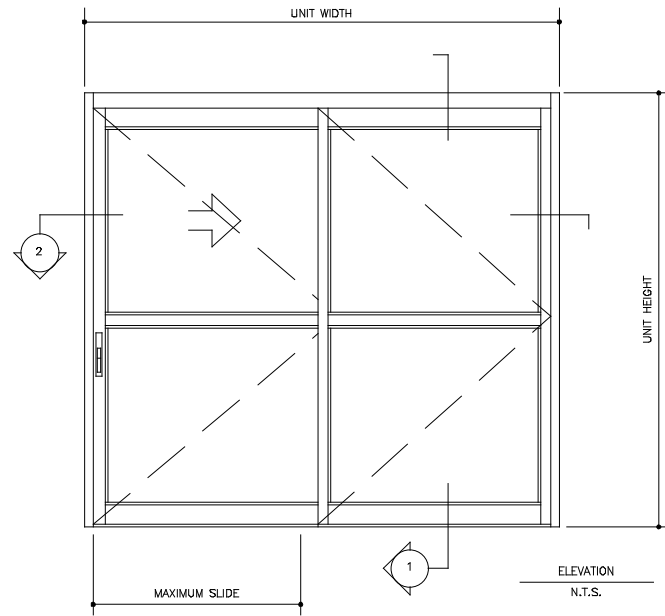

VERTICAL SECTION
FULL SCALE
DOOR SHOWN IN OPEN POSITION

NOTE: DOOR MUST BE IN FULL OPEN POSITION TO BREAKOUT.

File 3.077d1b
Horton ICU Series
Type 310 SX-SO Trackless