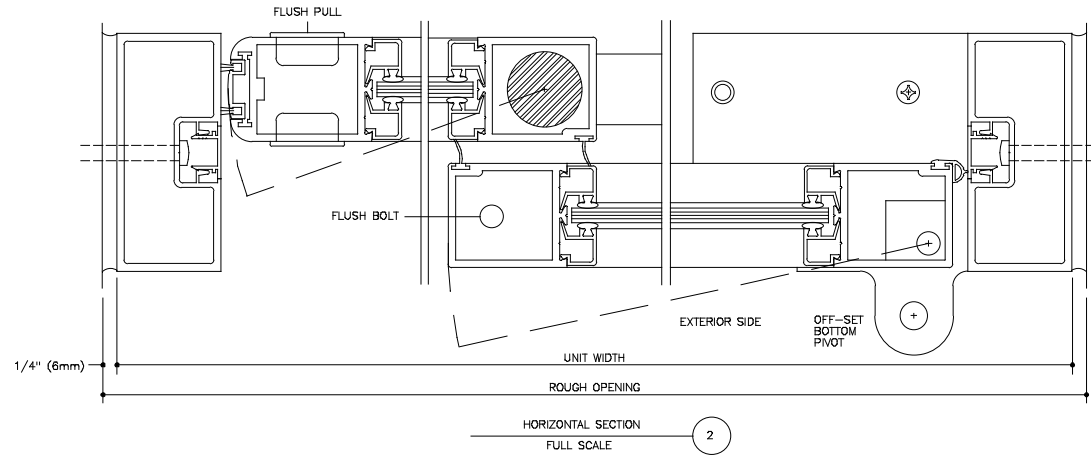

VERTICAL SECTION
FULL SCALE
DOOR SHOWN IN OPEN POSITION

NOTE: DOOR MUST BE IN FULL OPEN POSITION TO BREAKOUT.

File 3.077d1b
Horton ICU Series
Type 310 SX-SO Trackless