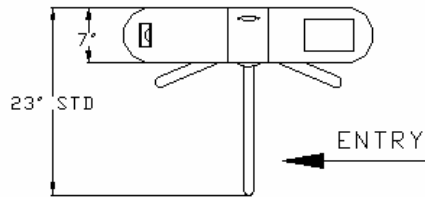

TOMSED CORP

MODEL TUT-65RTB DELUXE REGISTERING TURNSTILE WITH BUILT-IN TICKET BOX

PLAN VIEW

ELEVATION VIEW

SECTION A-A
FLOOR PLAN

NOTICE:

The data contained herein is proprietary to Tomsed Corp. This data shall not be duplicated, transferred, made available or used by any third party for any purpose except specifically authorized by Tomsed Corp.