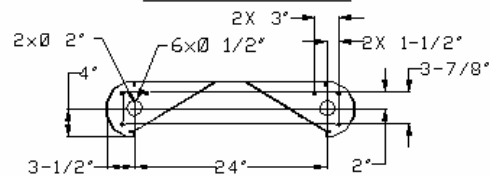

TOMSED CORP

MODEL TUT-65RTB DELUXE REGISTERING TURNSTILE WITH BUILT-IN TICKET BOX

PLAN VIEW

ELEVATION VIEW

SECTION A-A
FLOOR PLAN

NOTICE:

The data contained herein is proprietary to Tomsed Corp. This data shall not be duplicated, transferred, made available or used by any third party for any purpose except specifically authorized by Tomsed Corp.