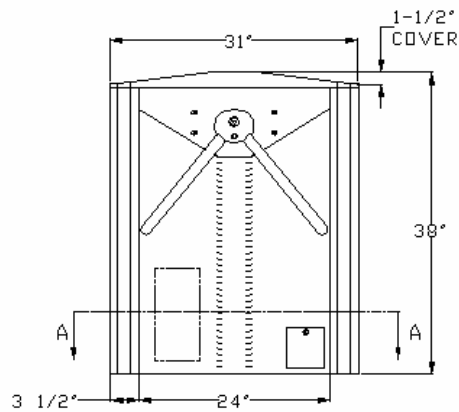

TOMSED CORP

MODEL TUT-65RTB DELUXE REGISTERING TURNSTILE WITH BUILT-IN TICKET BOX

PLAN VIEW

ELEVATION VIEW

SECTION A-A
FLOOR PLAN

NOTICE:

The data contained herein is proprietary to Tomsed Corp. This data shall not be duplicated, transferred, made available or used by any third party for any purpose except specifically authorized by Tomsed Corp.