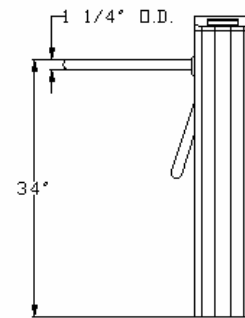

TOMSED CORP

MODEL TUT-65RTB DELUXE REGISTERING TURNSTILE WITH BUILT-IN TICKET BOX

PLAN VIEW

ELEVATION VIEW

SECTION A-A
FLOOR PLAN

NOTICE:

The data contained herein is proprietary to Tomsed Corp. This data shall not be duplicated, transferred, made available or used by any third party for any purpose except specifically authorized by Tomsed Corp.