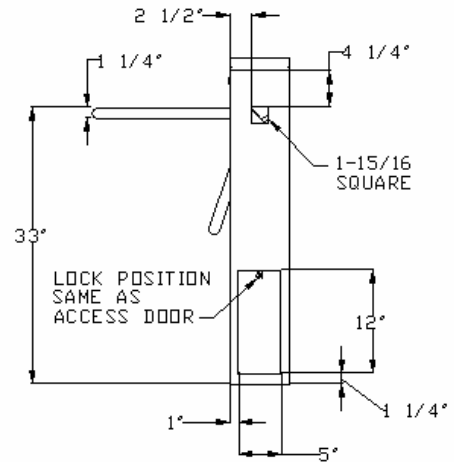

TOMSED CORP

MODEL TUT-60T DELUXE COIN/TOKEN OPERATED TURNSTILE

PLAN VIEW

ELEVATION VIEW

SECTION A-A
FLOOR PLAN

NOTICE:

The data contained herein is proprietary to Tomsed Corp. This data shall not be duplicated, transferred, made available or used by any third party for any purpose except specifically authorized by Tomsed Corp.