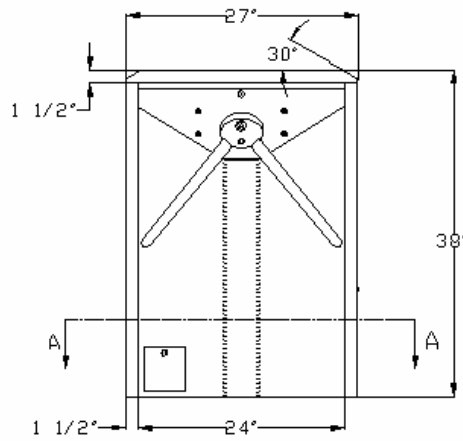

TOMSED CORP

MODEL TUT-60T DELUXE COIN/TOKEN OPERATED TURNSTILE

PLAN VIEW

ELEVATION VIEW

SECTION A-A
FLOOR PLAN

NOTICE:

The data contained herein is proprietary to Tomsed Corp. This data shall not be duplicated, transferred, made available or used by any third party for any purpose except specifically authorized by Tomsed Corp.