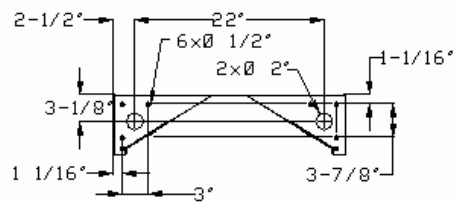

TOMSED CORP

MODEL TUT-60T DELUXE COIN/TOKEN OPERATED TURNSTILE

PLAN VIEW

ELEVATION VIEW

SECTION A-A
FLOOR PLAN

NOTICE:

The data contained herein is proprietary to Tomsed Corp. This data shall not be duplicated, transferred, made available or used by any third party for any purpose except specifically authorized by Tomsed Corp.