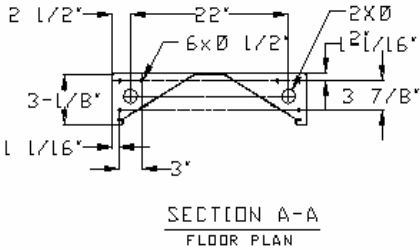

TOMSED CORP

MODEL TUT-60E DELUXE ELECTRICAL TURNSTILE

NOTICE:
The data contained herein is proprietary to Tomsed Corp. This data shall not be duplicated, transferred, made available or used by any third party for any purpose except specifically authorized by Tomsed Corp.