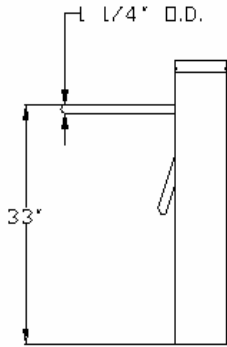

TOMSED CORP

MODEL TUT-60E DELUXE ELECTRICAL TURNSTILE

NOTICE:
The data contained herein is proprietary to Tomsed Corp. This data shall not be duplicated, transferred, made available or used by any third party for any purpose except specifically authorized by Tomsed Corp.