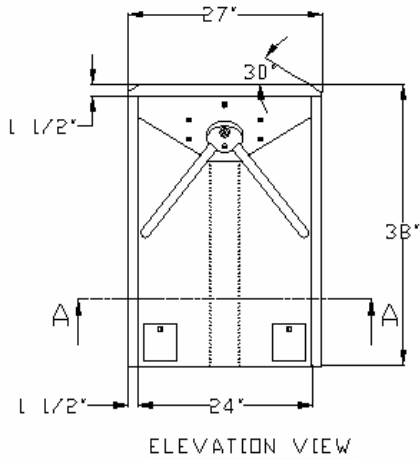

TOMSED CORP

MODEL TUT-60E DELUXE ELECTRICAL TURNSTILE

NOTICE:
The data contained herein is proprietary to Tomsed Corp. This data shall not be duplicated, transferred, made available or used by any third party for any purpose except specifically authorized by Tomsed Corp.