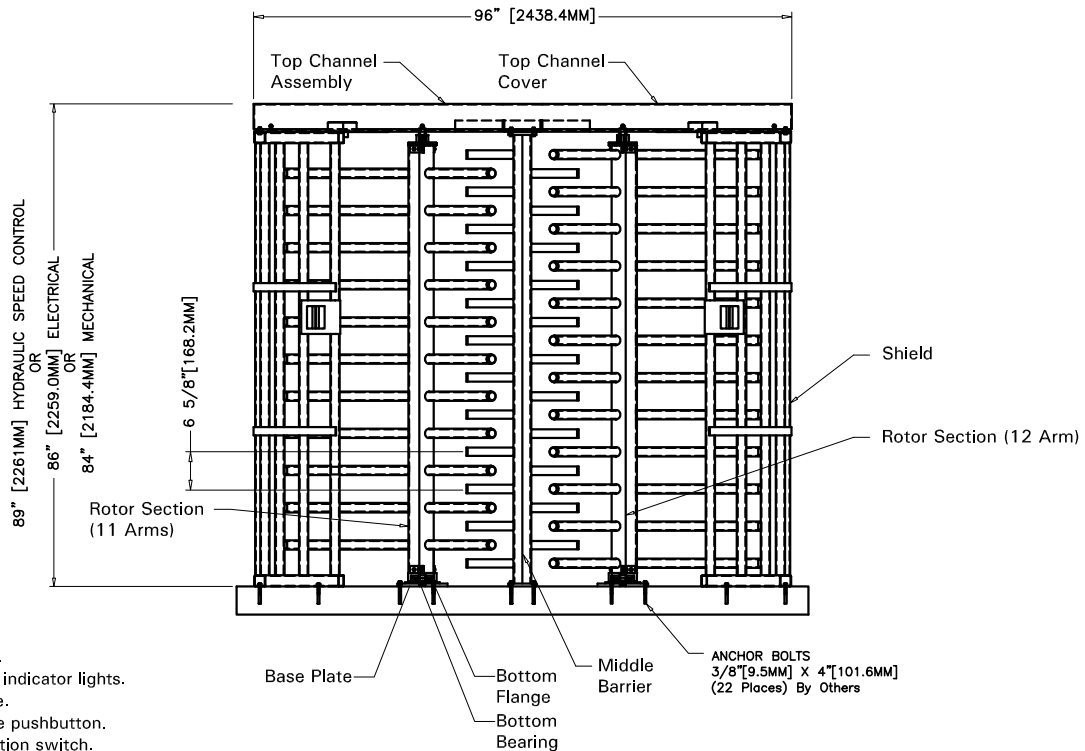

1 Plan View

2 Front Elevation

Options:

- Pulse Relay.
- Time-out relay.
- Red and green indicator lights.
- Color of choice.
- Remote release pushbutton.
- Rotation detection switch.
- Solenoid activation switch.
- Home position switch.
- Heel protectors.
- Card reader mounting plate.
- 4 rotor sections at 90 degrees apart to provide added security and reduce possibilities of tailgating or piggybacking.
- Full 60"x96" ceiling canopy (Stainless Steel)
- 84" reduced space overall width.
- Hydraulic speed control - Triangle Type

Installation:

Turnstile Installs on Finish Floor.
Floor Must be Dead Level.
Power Supply from Floor or above. Turnstile is Free-standing.