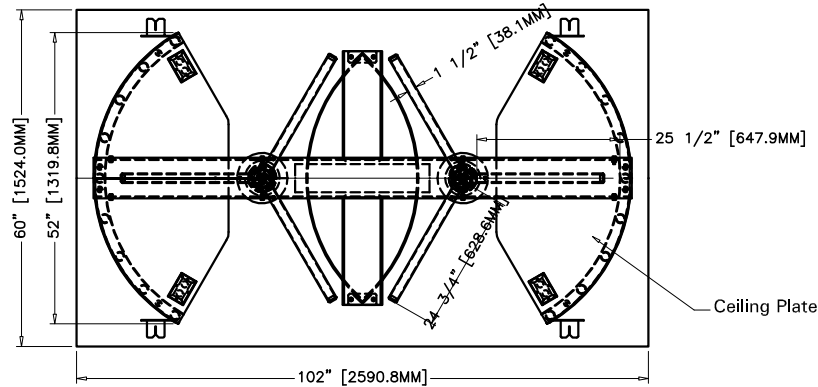

Your Entrance. Our Technology.

402 McKinney Parkway, Lillington, NC 27546 Tel: (910) 814-8100 Fax: (910) 814-3899 <http://www.boonedam.us>

THT-100TC/TCP 7' HIGH FULL SECURITY SPACE SAVING DOUBLE GATE

Reference Drawings

1 Plan View